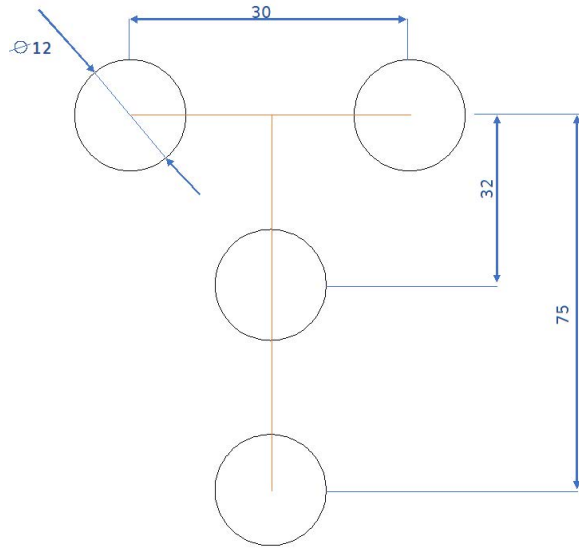

Recording: Record of password, card will be got by gateway box in real time and upload to cloud server, you can check unlock record remotely.

PRODUCT DETAILS

Product list	
	1pcs*lock panel
	1pcs* lock mortise
	1pcs*lock catch
	1pcs* key tag
	7pcs * screws
	1pcs*Package box

HOW TO INSTALL

Step1: Drilling (hole opening location size as below)

Step2: Turning the screw to fix on the door