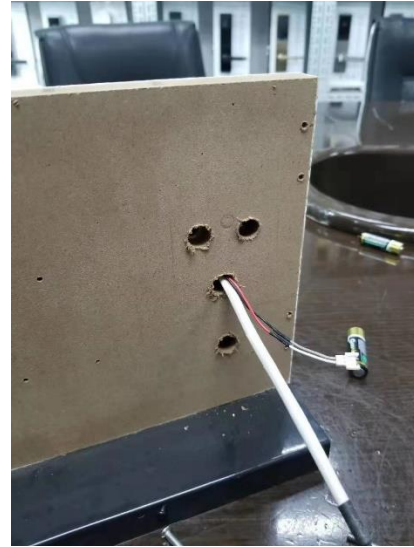

PRODUCT FEATURE

Name: Bluetooth APP Cabinet Lock

Model: vGBLcabinet

Dimension: 101*68*19.5mm

Material: Zinc alloy

Color: Silvery ,Gold ,Black, Red bronze, Bronze .

Power Supply: DC 6.5V 4 AAA alkaline battery

Recording: Record of password, card will be got by gateway box in real time and upload to cloud server, you can check unlock record remotely.

PRODUCT DETAILS

Product list	
	1pcs*lock panel
	1pcs* lock mortise
	1pcs*lock catch
	1pcs* key tag
	7pcs * screws
	1pcs*Package box

HOW TO INSTALL

Step1: Drilling (hole opening location size as below)

Step2: Turning the screw to fix on the door