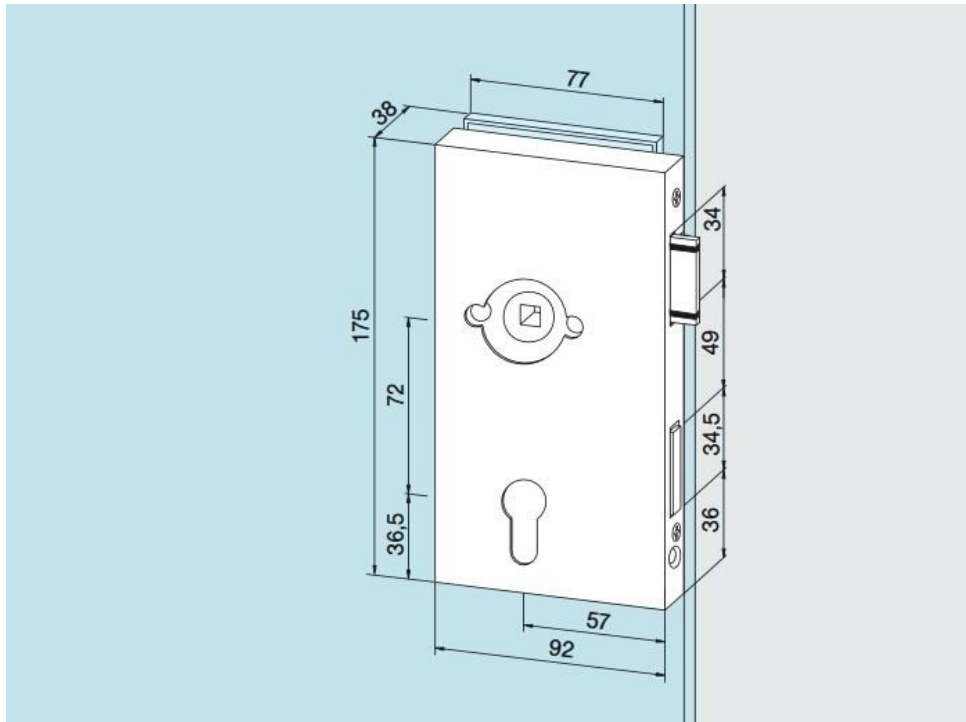

- ⊕ A handle suitable for all wooden, steel and aluminum doors with a narrow or wide frame, with a canopy larger than 20 mm
- ⊕ Electronic handle suitable for all doors with a thickness from 30 mm to 110 mm
- ⊕ No wiring required
- ⊕ Version with Bluetooth® Low Energy available
- ⊕ Certified for fire and smoke-tight doors in accordance with DIN EN 1634
- ⊕ Certified for emergency exit locks according to DIN EN 179
- ⊕ Suitable for use on glass doors (round rosette)
- ⊕ Possibility of PVD coating in various color variants

SET CONTAINS

- ⊕ Fitting for glass doors, model JOC
- ⊕ External handle CX2172 with a proximity reader and a battery container - 1 pc.
- ⊕ Internal mechanical handle
- ⊕ Round rosette with a punch on request