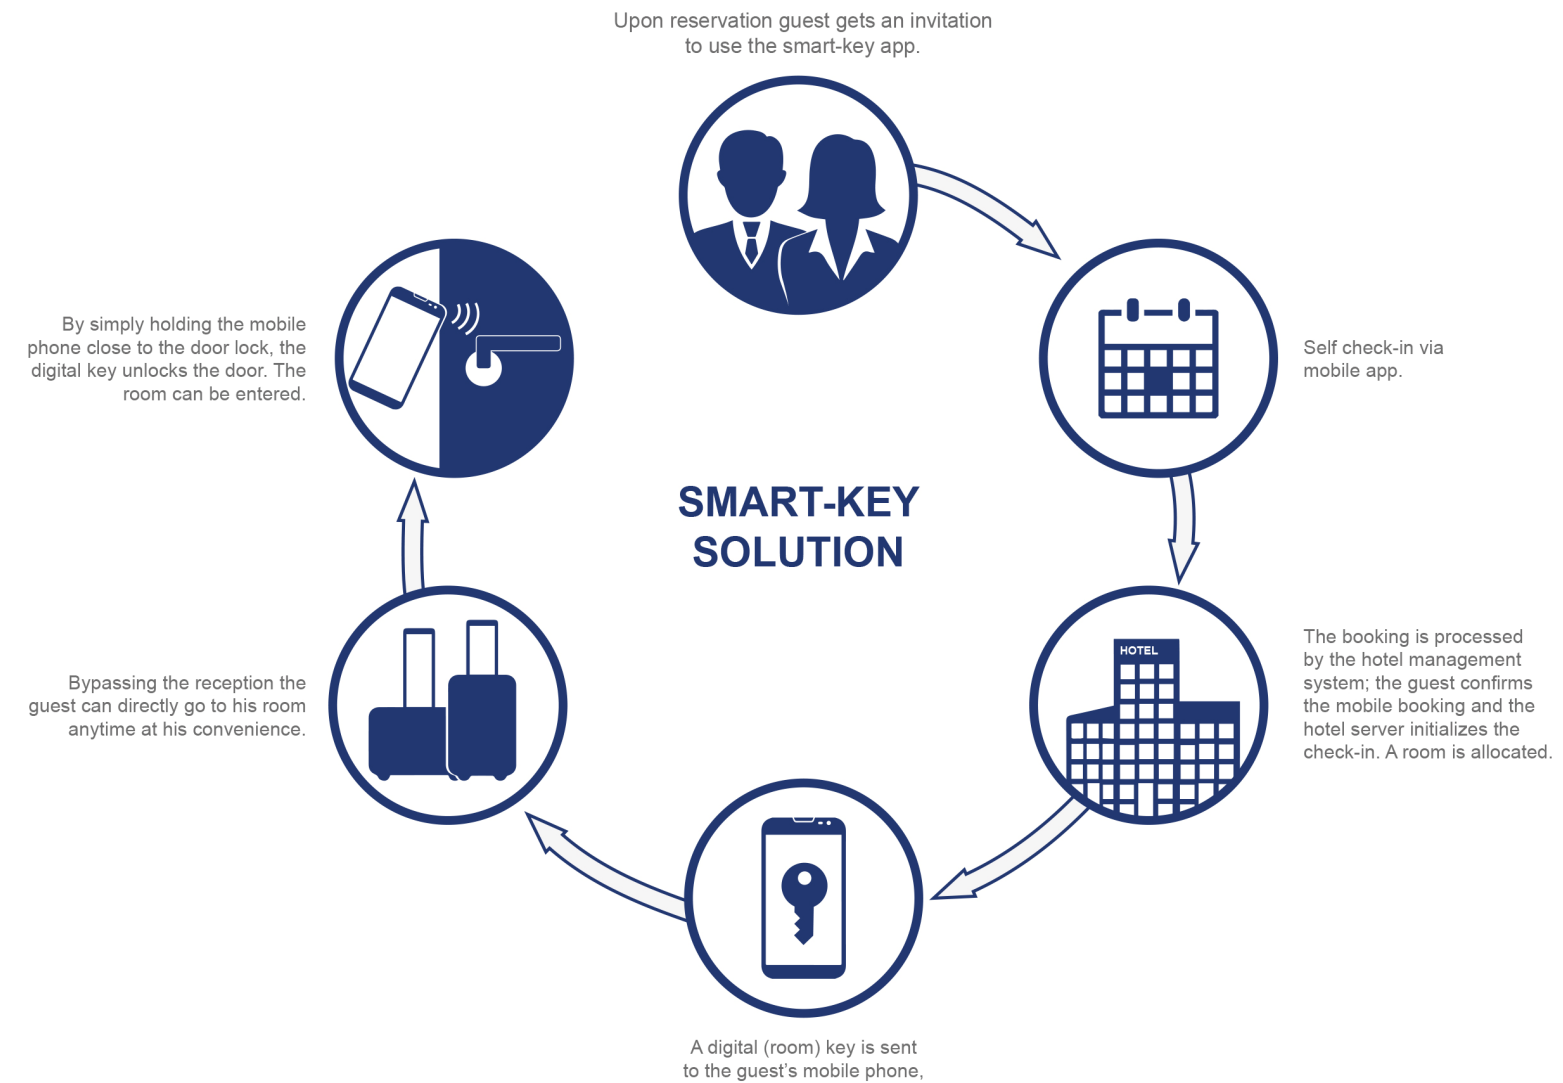

# SMARTKEY

## SMART KEY FEATURES

- Smart Key via Smartphone (BLE)
- Mobile Check-In / Mobile Coding
- Mobile Services (Housekeeping, Engineering Services)
- Third party integration: