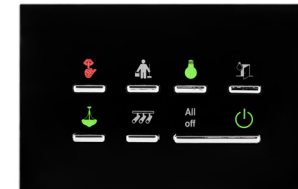

## OR INDIVIDUAL AS YOU ARE

ENERGY  
CONTROL BOX

ROOM  
THERMOSTAT

DOOR READER  
PANEL

SWITCH PANELS

DOOR READER

CONTROL BOX

THERMOSTAT