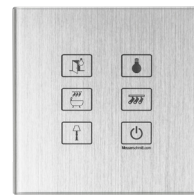

## SPECIALS / CUSTOM-MADE

SWITCH PANEL  
TOGGELS

ROOM  
THERMOSTAT

ENERGY  
CONTROL BOX

SWITCH PANEL  
TOUCH

WALL READER  
PANEL

COMBI PANEL  
BUTTONS

TABLE TOP