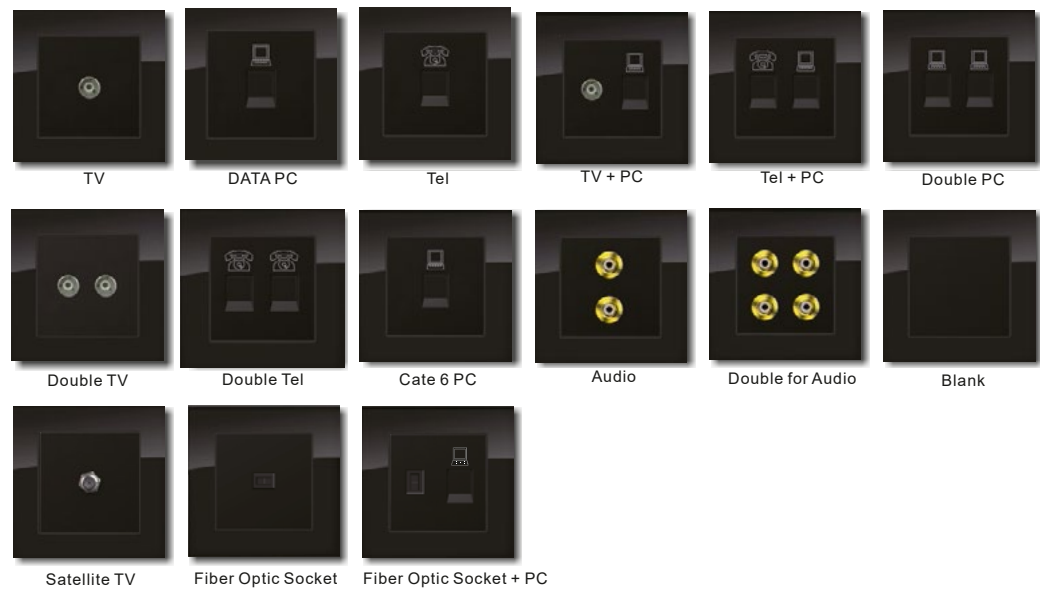

15D Horizontal Line Version Touch Panel

15D protocol mode

15D Metal frame and modular color

- Frame Color
- Gold
 - White
 - Black
 - Gray
 - Silver
- Modular color
- Gold
 - White
 - Black
 - Gray
 - Silver

15D

Horizontal Line Version
(With blue light)

AC Socket

Communications

Others

Connected Switch

17B CNC Metal Frame

17B

Connected Switch

17D Metal Frame

G1

Mute Switch
Letters with changeable back light

G7

U Style Switch
Status with LED, letters with fixed color backlight

G2

Soft Touch Switch
Status with LED, letters with fixed color backlight