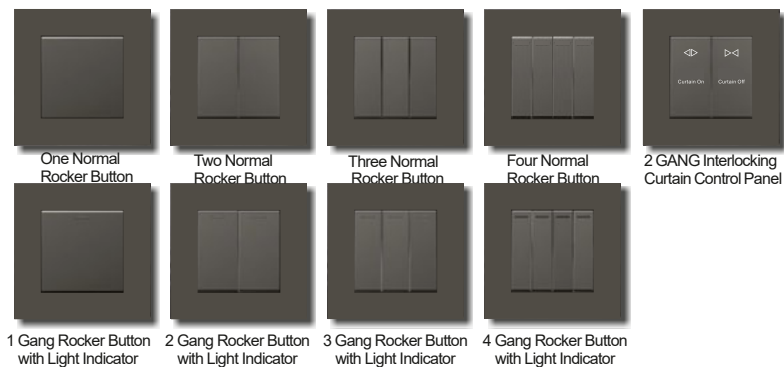

G9K

Rocker Button