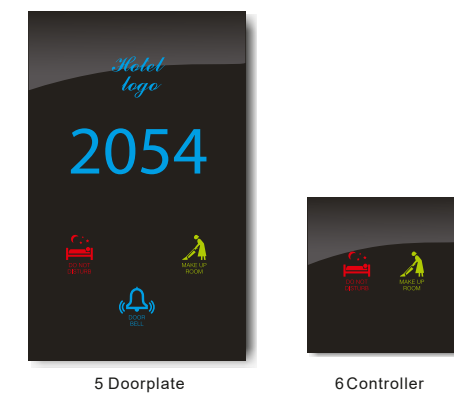

15D Horizontal Line Version Touch Panel

15D protocol mode

15D Metal frame and modular color

- Frame Color
- Gold
 - White
 - Black
 - Gray
 - Silver
- Modular color
- Gold
 - White
 - Black
 - Gray
 - Silver

Gold 3 Connected Panels

White 3 Connected Panels

Black 3 Connected Panels

Gray 3 Connected Panels

Silver 3 Connected Panels

15D Touch Switch

DC RS485 Communication Protocol
Smart hotels or smart homes style
RS485 communication signal output

15D

Horizontal Line Version
(With blue light)

AC Socket

Communications

Others

Connected Switch

17B CNC Metal Frame

17B

Square button with LED
Text and symbols with one LED

17B

Oval button with LED
Text and symbols with one LED

17B

Square button without LED
Text and symbols with different LED

AC Socket

Communications

Others