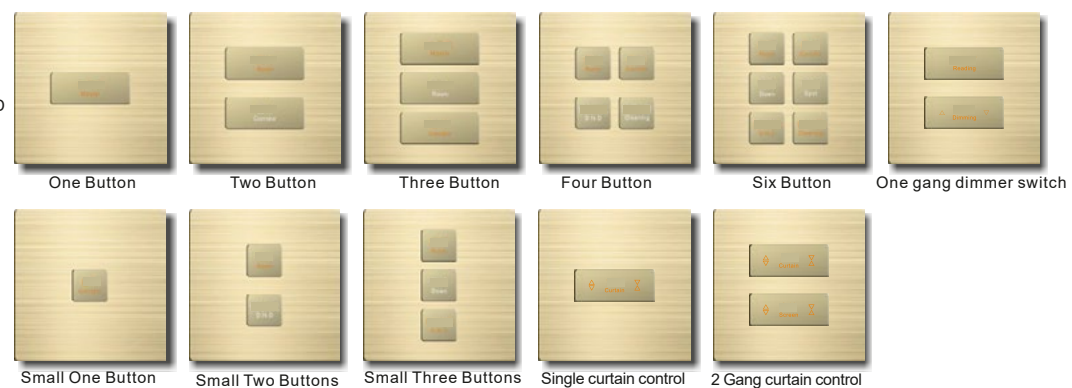

15D Horizontal Line Version Touch Panel

15D protocol mode

15D Metal frame and modular color

- Frame Color
- Gold
 - White
 - Black
 - Gray
 - Silver
- Modular color
- Gold
 - White
 - Black
 - Gray
 - Silver

15D

Horizontal Line Version
(With blue light)

AC Socket

Communications

Others

Connected Switch

17B CNC Metal Frame

17B

Square button with LED
Text and symbols with one LED

17B

Oval button with LED
Text and symbols with one LED

17B

Square button without LED
Text and symbols with different LED

AC Socket

Communications

Others

Connected Switch

17D Metal Frame

G1

Mute Switch
Letters with changeable back light

G7

U Style Switch
Status with LED, letters with fixed color backlight

G2

Soft Touch Switch
Status with LED, letters with fixed color backlight