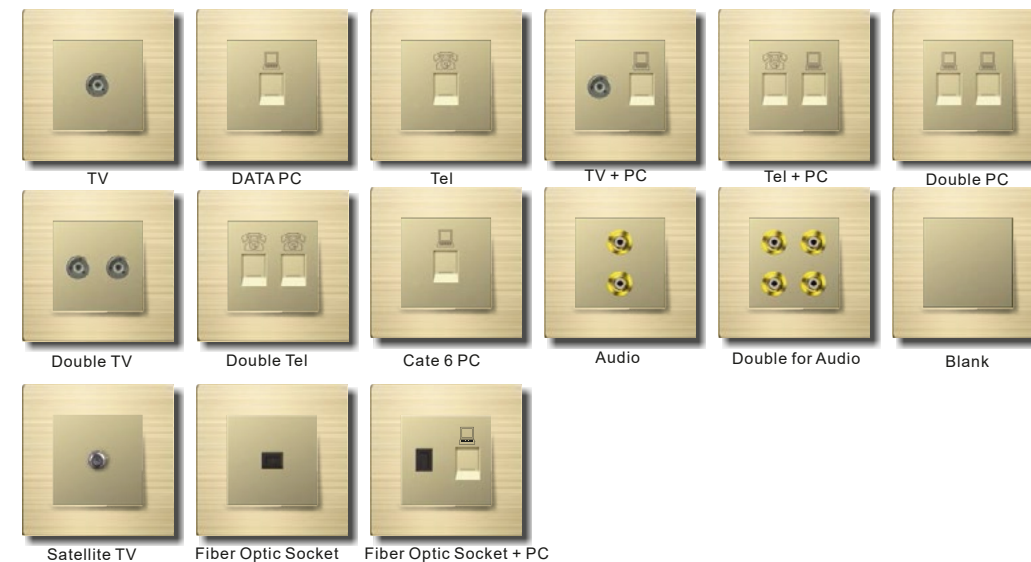

Square button with LED
Text and symbols with one LED

17B

Oval button with LED
Text and symbols with one LED

17B

Square button without LED
Text and symbols with different LED

AC Socket

Communications

Others

Connected Switch

17D Metal Frame

G1

Mute Switch
Letters with changeable back light

G7

U Style Switch
Status with LED, letters with fixed color backlight

G2

Soft Touch Switch
Status with LED, letters with fixed color backlight