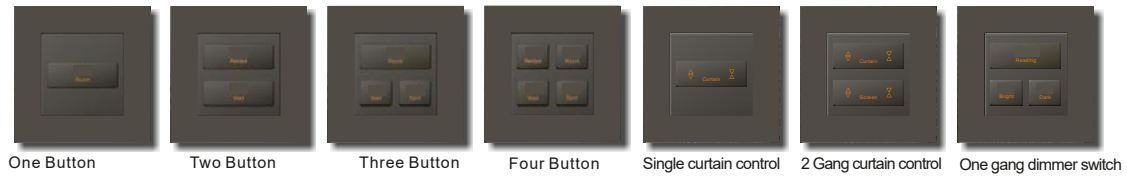

Connected Switch

17D Metal Frame

G1

Mute Switch
Letters with changeable back light

G7

U Style Switch
Status with LED, letters with fixed color backlight

G2

Soft Touch Switch
Status with LED, letters with fixed color backlight

G6

U Style Switch
Letters with changeable back light

G9K

Rocker Button

AC Socket

Communication Type

Others

Connected Panels Switch

17P Plastic Frame

G1

Mute Switch
Letters with changeable back light

G7

U Style Switch
Status with LED, letters with fixed color backlight

G2

Soft Touch Switch
Status with LED, letters with fixed color backlight