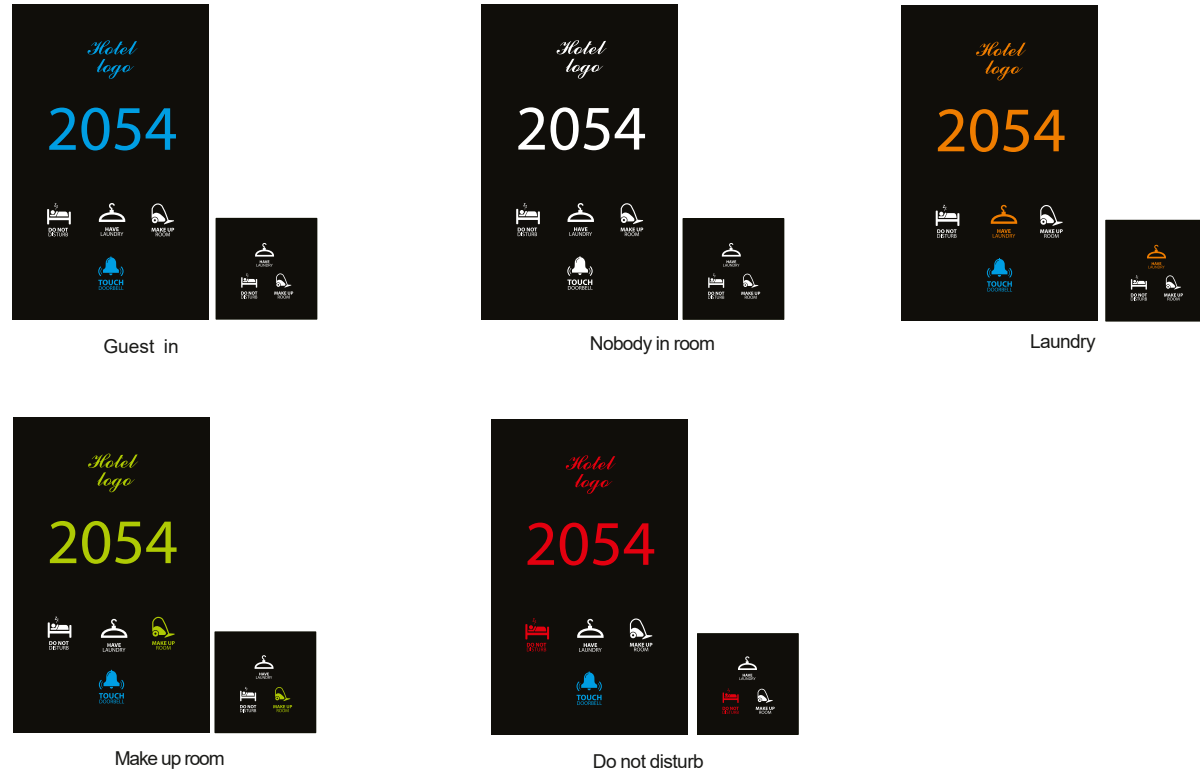

15D Hotel Room Solution

Pure Tempered Glass Material, 80V-260V AC

Outdoor Doorplate Display

Black, White, Grey or Customized Color

Two Versions of LED Backlit For Choice

A: LOGO&Room Number's LED colors change according to room status:

Inner Controller

2 Buttons Or 3 Buttons

Matched Bell

Match Power Switch

B: LOGO&ROOM Number's LED colors keep in white.

Matched Touch Switch For Light and Curtain

17B Series

LED Light Around Button Design