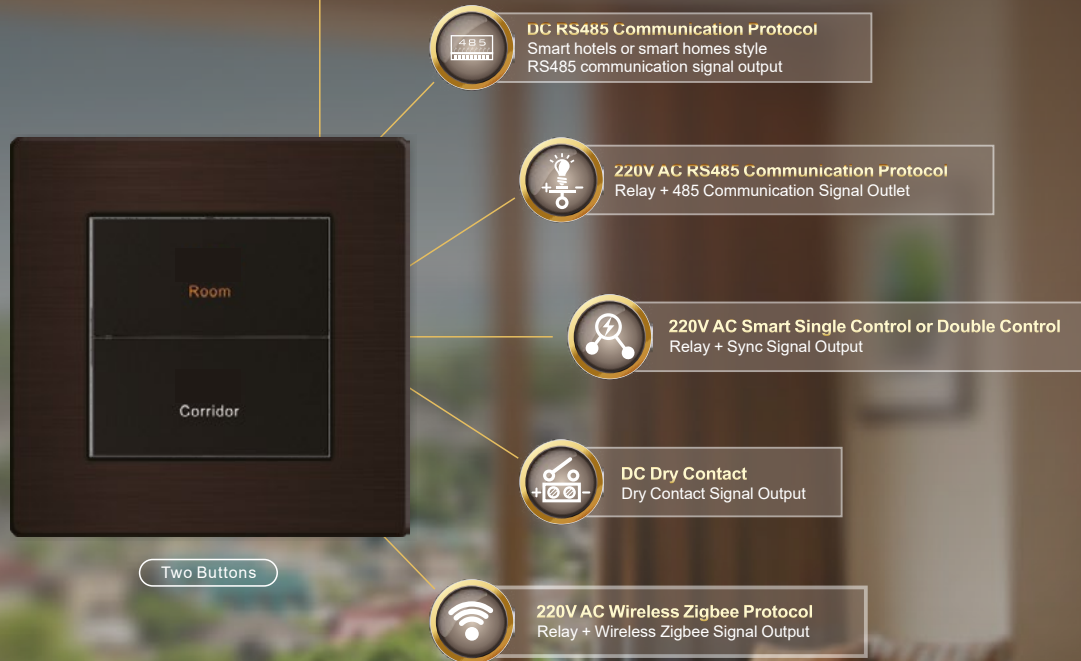

Inner Controller

2 Buttons Or 3 Buttons

Matched Bell

Match Power Switch

B: LOGO&ROOM Number's LED colors keep in white.

Matched Touch Switch For Light and Curtain

17B Series

LED Light Around Button Design

There is nice LED Light around each button, so the function keys are separated, Mosaic Seamless structure combination, the keys are parallel to the panel.

User-friendly design, when the light is turned on, the white LED around button will be lit on, and off when light turned off. This mysterious halo design gives a more personalized experience, delicate brushed process, color style calm and refined, forming sophisticated beauty of science and technology.

Square Button with LED Around

Square Button without LED Around

17B Series Protocol Mode

17B Metal frame and modular color

This 17B series are including: Square button with LED around, Square button without LED around, Oval with LED around

17D Series

Mute Soft Touch Button Design

This series is big soft touch button, with intimate mute processing, built-in silicone gasket, Ergonomic design, very comfortable push button feelings. This exquisite design and layout not only bring whole product nice appearance, but also seamless wall installation, keep wall in neat status, no any damage. It is good Reflects of superb craftsmanship. Unique design, CNC precision process, special deep rose color, perfect Corner radian control, all this features make the whole product full of Noble artwork temperament.