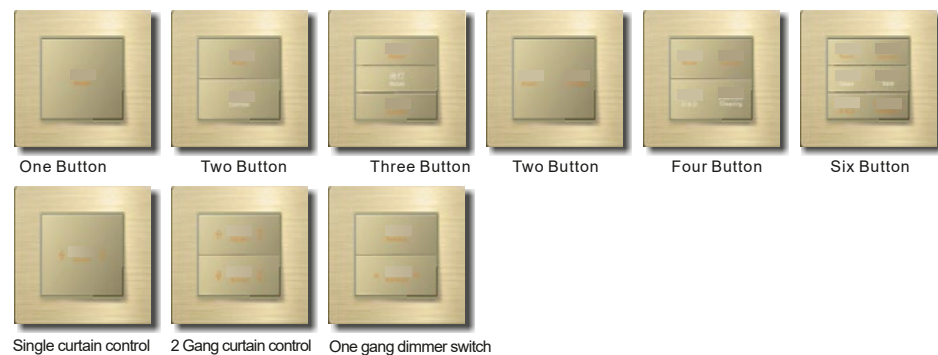

15D Horizontal Line Version Touch Panel

15D protocol mode

15D Metal frame and modular color

- Frame Color
- Gold
 - White
 - Black
 - Gray
 - Silver
- Modular color
- Gold
 - White
 - Black
 - Gray
 - Silver

Square button with LED
Text and symbols with one LED

17B

Oval button with LED
Text and symbols with one LED

17B

Square button without LED
Text and symbols with different LED

AC Socket

Communications

Others

Connected Switch

17D Metal Frame

G1

Mute Switch
Letters with changeable back light

G7

U Style Switch
Status with LED, letters with fixed color backlight

G2

Soft Touch Switch
Status with LED, letters with fixed color backlight