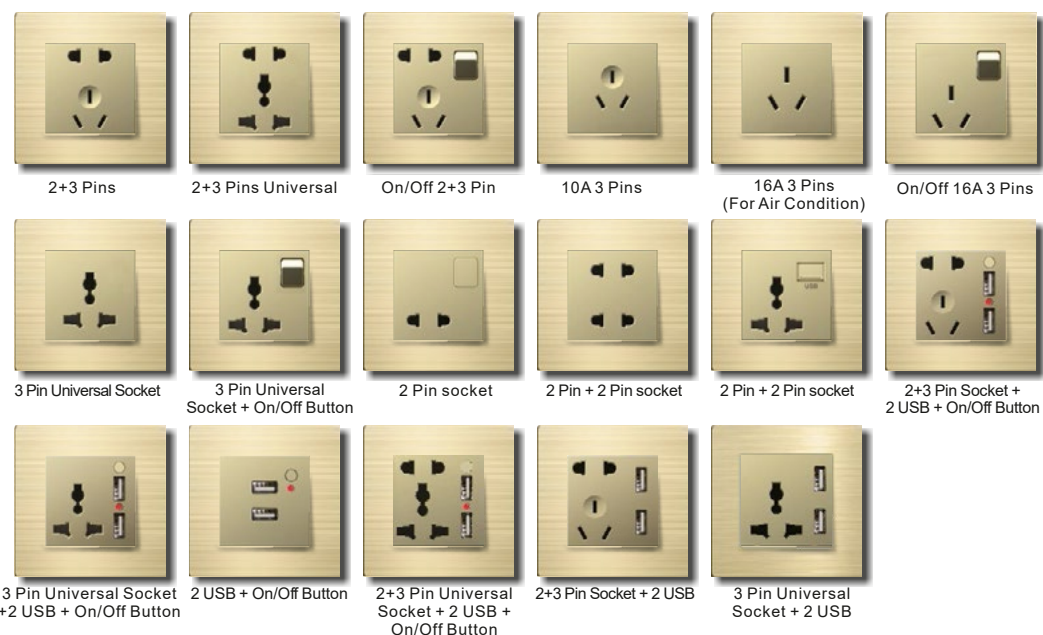

Square button with LED
Text and symbols with one LED

17B

Oval button with LED
Text and symbols with one LED

17B

Square button without LED
Text and symbols with different LED

AC Socket

Communications

Others

Connected Switch

17D Metal Frame

G1

Mute Switch
Letters with changeable back light

G7

U Style Switch
Status with LED, letters with fixed color backlight

G2

Soft Touch Switch
Status with LED, letters with fixed color backlight