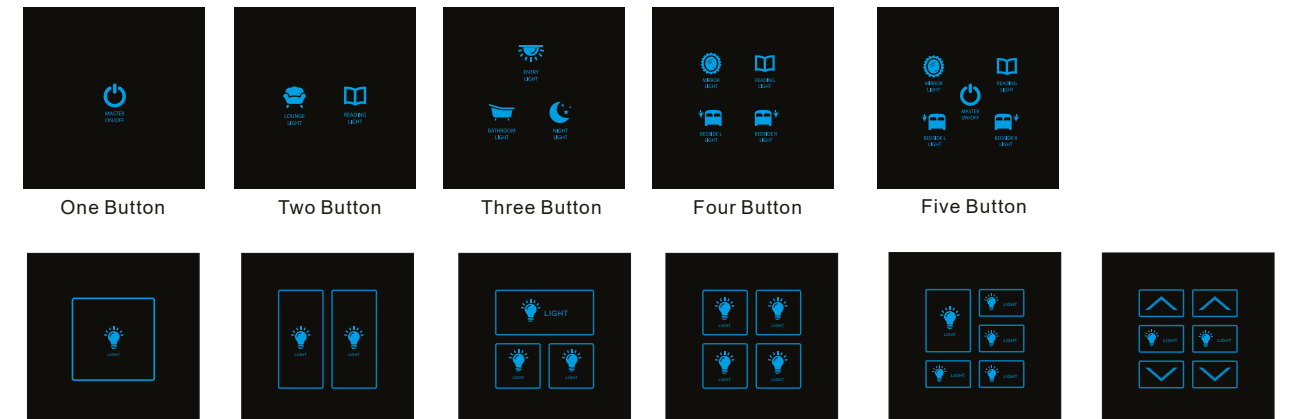

Inner Controller

2 Buttons Or 3 Buttons

Matched Bell

Match Power Switch

B: LOGO&ROOM Number's LED colors keep in white.

Matched Touch Switch For Light and Curtain

17B Series

LED Light Around Button Design

There is nice LED Light around each button, so the function keys are separated, Mosaic Seamless structure combination, the keys are parallel to the panel.

User-friendly design, when the light is turned on, the white LED around button will be lit on, and off when light turned off. This mysterious halo design gives a more personalized experience, delicate brushed process, color style calm and refined, forming sophisticated beauty of science and technology.