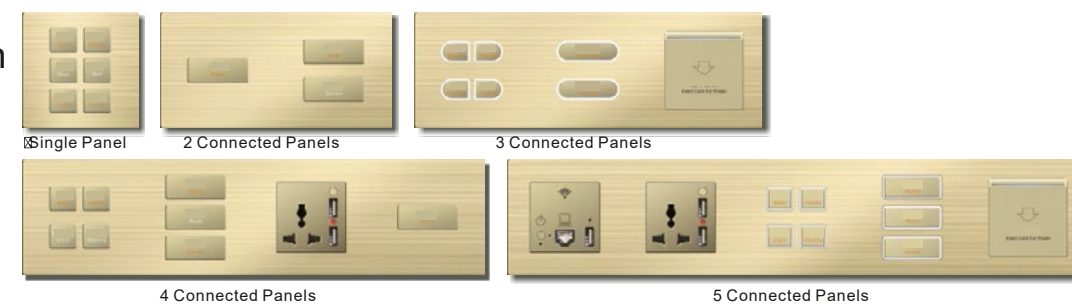

Square button with LED
Text and symbols with one LED

17B

Oval button with LED
Text and symbols with one LED

17B

Square button without LED
Text and symbols with different LED

AC Socket

Communications

Others

Connected Switch

17D Metal Frame

G1

Mute Switch
Letters with changeable back light

G7

U Style Switch
Status with LED, letters with fixed color backlight

G2

Soft Touch Switch
Status with LED, letters with fixed color backlight