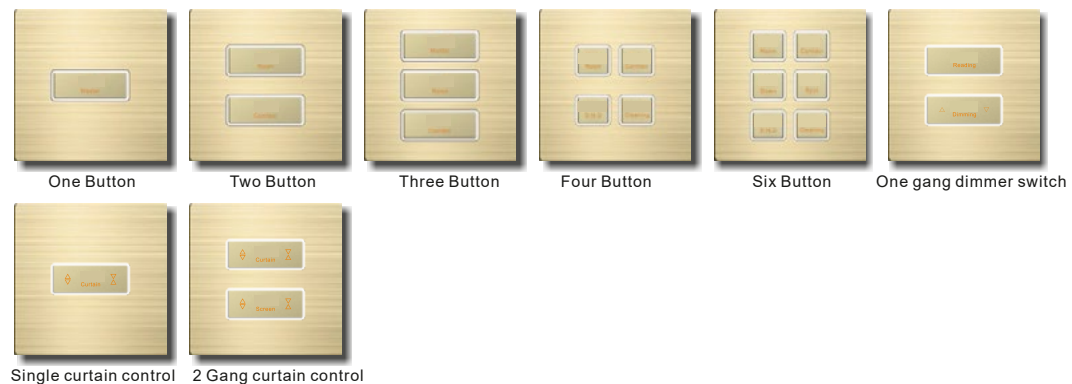

Gold 3 Connected Panels

White 3 Connected Panels

Black 3 Connected Panels

Gray 3 Connected Panels

Silver 3 Connected Panels

15D Touch Switch

DC RS485 Communication Protocol
Smart hotels or smart homes style
RS485 communication signal output

15D

Horizontal Line Version
(With blue light)

AC Socket

Communications

Others

Connected Switch

17B CNC Metal Frame

17B

Square button with LED
Text and symbols with one LED

17B

Oval button with LED
Text and symbols with one LED

17B

Square button without LED
Text and symbols with different LED

AC Socket

Communications

Others

Connected Switch

17D Metal Frame

G1

Mute Switch
Letters with changeable back light

G7

U Style Switch
Status with LED, letters with fixed color backlight

G2

Soft Touch Switch
Status with LED, letters with fixed color backlight