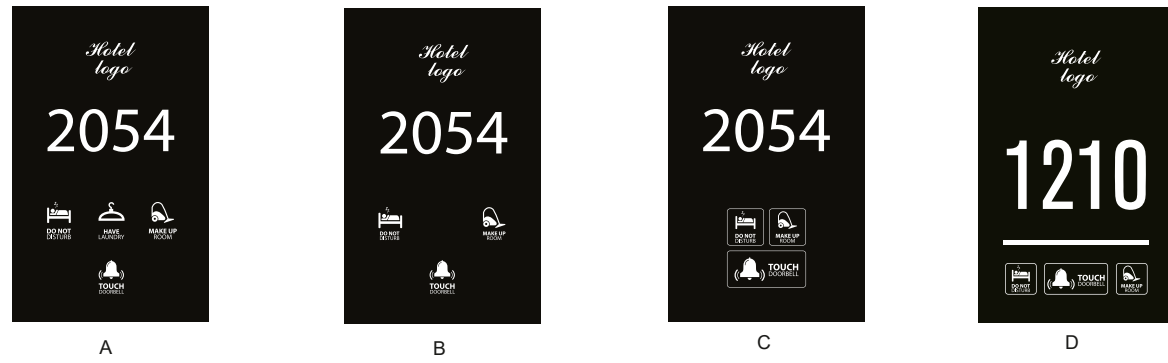

15D Hotel Room Solution

Pure Tempered Glass Material, 80V-260V AC

Outdoor Doorplate Display