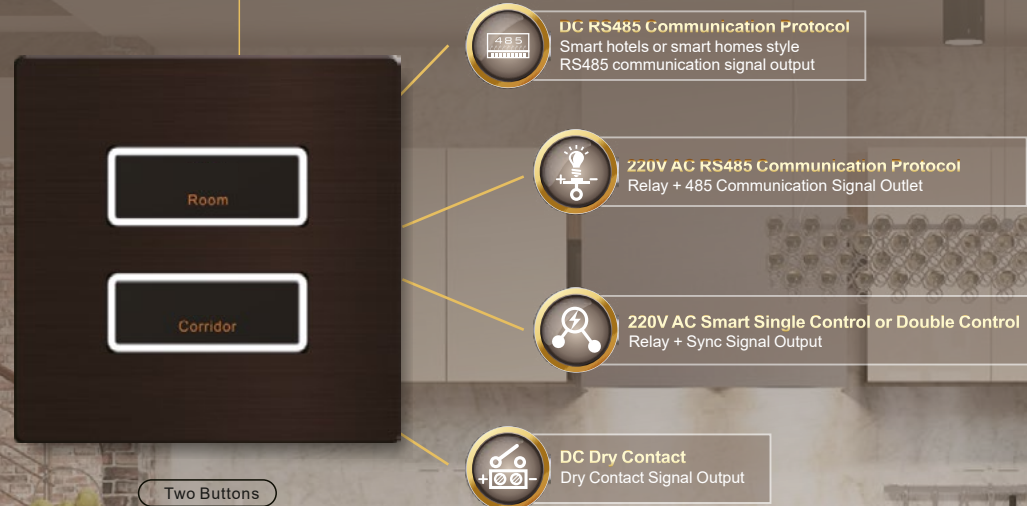

Inner Controller

2 Buttons Or 3 Buttons

Matched Bell

Match Power Switch

B: LOGO&ROOM Number's LED colors keep in white.

Matched Touch Switch For Light and Curtain

17B Series

LED Light Around Button Design

There is nice LED Light around each button, so the function keys are separated, Mosaic Seamless structure combination, the keys are parallel to the panel.

User-friendly design, when the light is turned on, the white LED around button will be lit on, and off when light turned off. This mysterious halo design gives a more personalized experience, delicate brushed process, color style calm and refined, forming sophisticated beauty of science and technology.