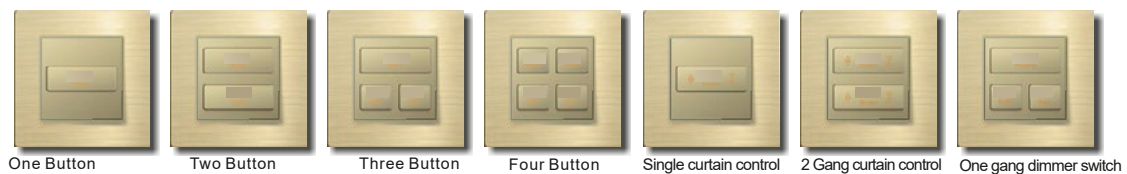

Square button with LED
Text and symbols with one LED

17B

Oval button with LED
Text and symbols with one LED

17B

Square button without LED
Text and symbols with different LED

AC Socket

Communications

Others

Connected Switch

17D Metal Frame

G1

Mute Switch
Letters with changeable back light

G7

U Style Switch
Status with LED, letters with fixed color backlight

G2

Soft Touch Switch
Status with LED, letters with fixed color backlight

G6

U Style Switch
Letters with changeable back light

G9K

Rocker Button

AC Socket

Communication Type

Others

Connected Panels Switch

17P Plastic Frame

G1

Mute Switch
Letters with changeable back light

G7

U Style Switch
Status with LED, letters with fixed color backlight

G2

Soft Touch Switch
Status with LED, letters with fixed color backlight