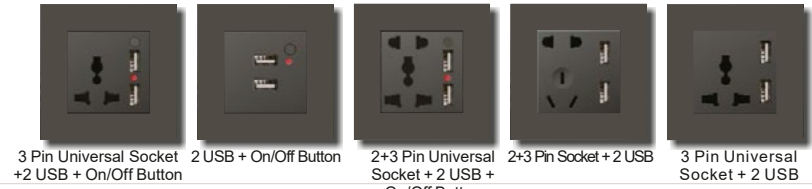

Connected Switch

17D Metal Frame

G1

Mute Switch
Letters with changeable back light

G7

U Style Switch
Status with LED, letters with fixed color backlight

G2

Soft Touch Switch
Status with LED, letters with fixed color backlight

17P Plastic Frame

G1

Mute Switch
Letters with changeable back light

G7

U Style Switch
Status with LED, letters with fixed color backlight

G2

Soft Touch Switch
Status with LED, letters with fixed color backlight

G6

U Style Switch
Letters with changeable back light

G9K

Rocker Button

AC Socket

Communication Type

Others

Connected Panels Switch