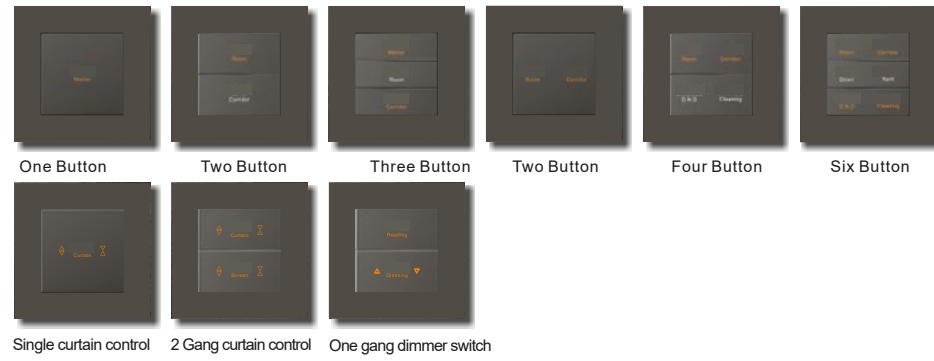

Connected Switch

17D Metal Frame

G1

Mute Switch
Letters with changeable back light

G7

U Style Switch
Status with LED, letters with fixed color backlight

G2

Soft Touch Switch
Status with LED, letters with fixed color backlight

G6

U Style Switch
Letters with changeable back light

G9K

Rocker Button

AC Socket

Communication Type

Others

Connected Panels Switch

17P Plastic Frame

G1

Mute Switch
Letters with changeable back light

G7

U Style Switch
Status with LED, letters with fixed color backlight

G2

Soft Touch Switch
Status with LED, letters with fixed color backlight