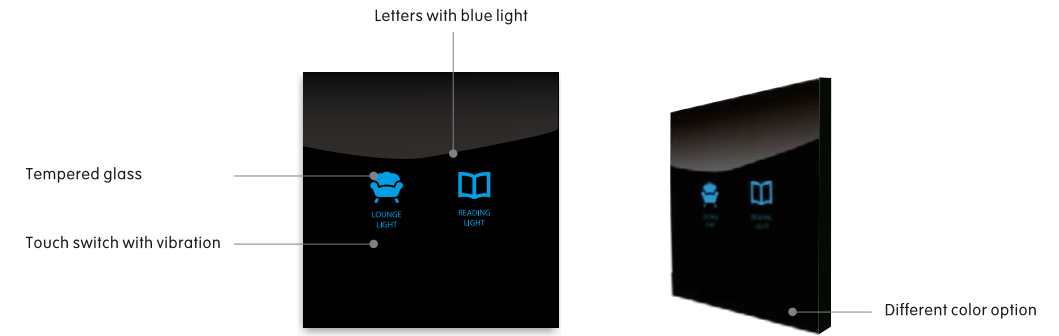

Katalog paneli DND

15D Series

- 4mm thickness tempered glass
- Modular structure design
- High Sensitivity Touch Design
- With LED back-light indicator

Two Buttons

- DC RS485 Communication Protocol
Smart hotels or smart homes style
RS485 communication signal output
- 220V AC Smart Single Control or Double Control
Relay + Sync Signal Output
- DC Dry Contact
Dry Contact Signal Output

15D Horizontal Line Version Touch Panel

15D protocol mode

15D Metal frame and modular color

- Frame Color
- Gold
 - White
 - Black
 - Gray
 - Silver
- Modular color
- Gold
 - White
 - Black
 - Gray
 - Silver