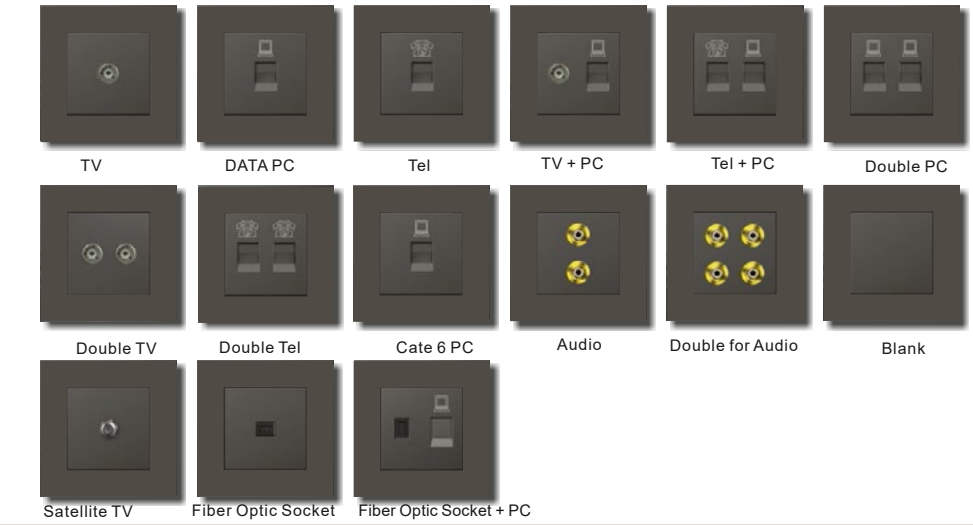

G6

U Style Switch
Letters with changeable back light

G9K

Rocker Button

AC Socket

Communication Type

Others

Connected Panels Switch