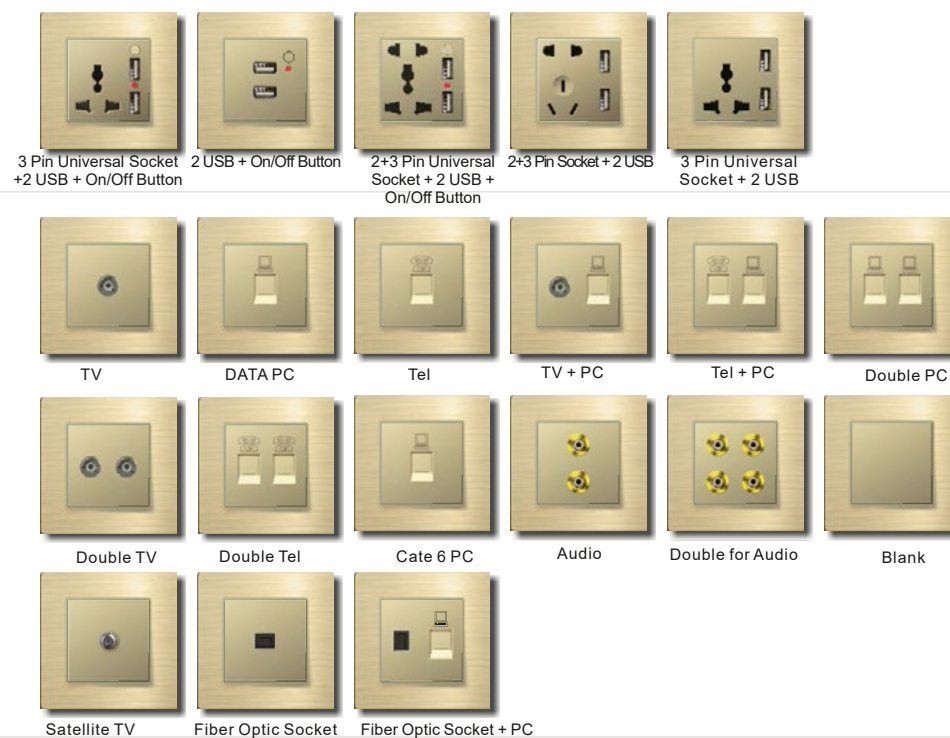

Connected Switch

17D Metal Frame

G1

Mute Switch
Letters with changeable back light

G7

U Style Switch
Status with LED, letters with fixed color backlight

G2

Soft Touch Switch
Status with LED, letters with fixed color backlight

G6

U Style Switch
Letters with changeable back light

G9K

Rocker Button

AC Socket

Communication Type

Others

Connected Panels Switch