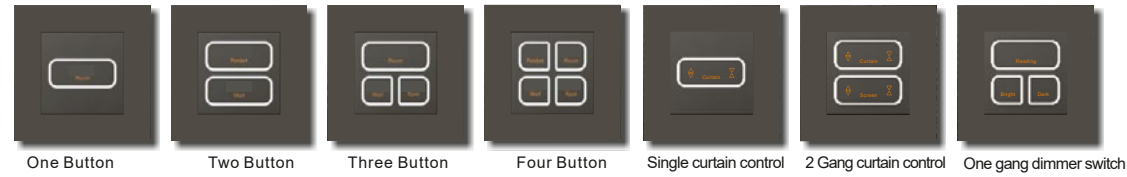

Connected Switch

17D Metal Frame

G1

Mute Switch
Letters with changeable back light

G7

U Style Switch
Status with LED, letters with fixed color backlight

G2

Soft Touch Switch
Status with LED, letters with fixed color backlight

G6

U Style Switch
Letters with changeable back light

G9K

Rocker Button

AC Socket

Communication Type

Others

Connected Panels Switch

17P Plastic Frame

G1

Mute Switch
Letters with changeable back light

G7

U Style Switch
Status with LED, letters with fixed color backlight

G2

Soft Touch Switch
Status with LED, letters with fixed color backlight