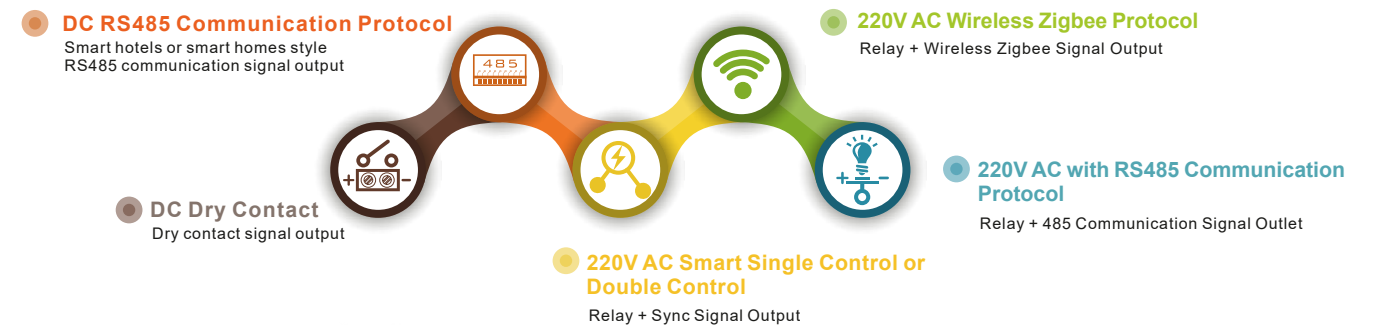

17D Series Protocol Mode