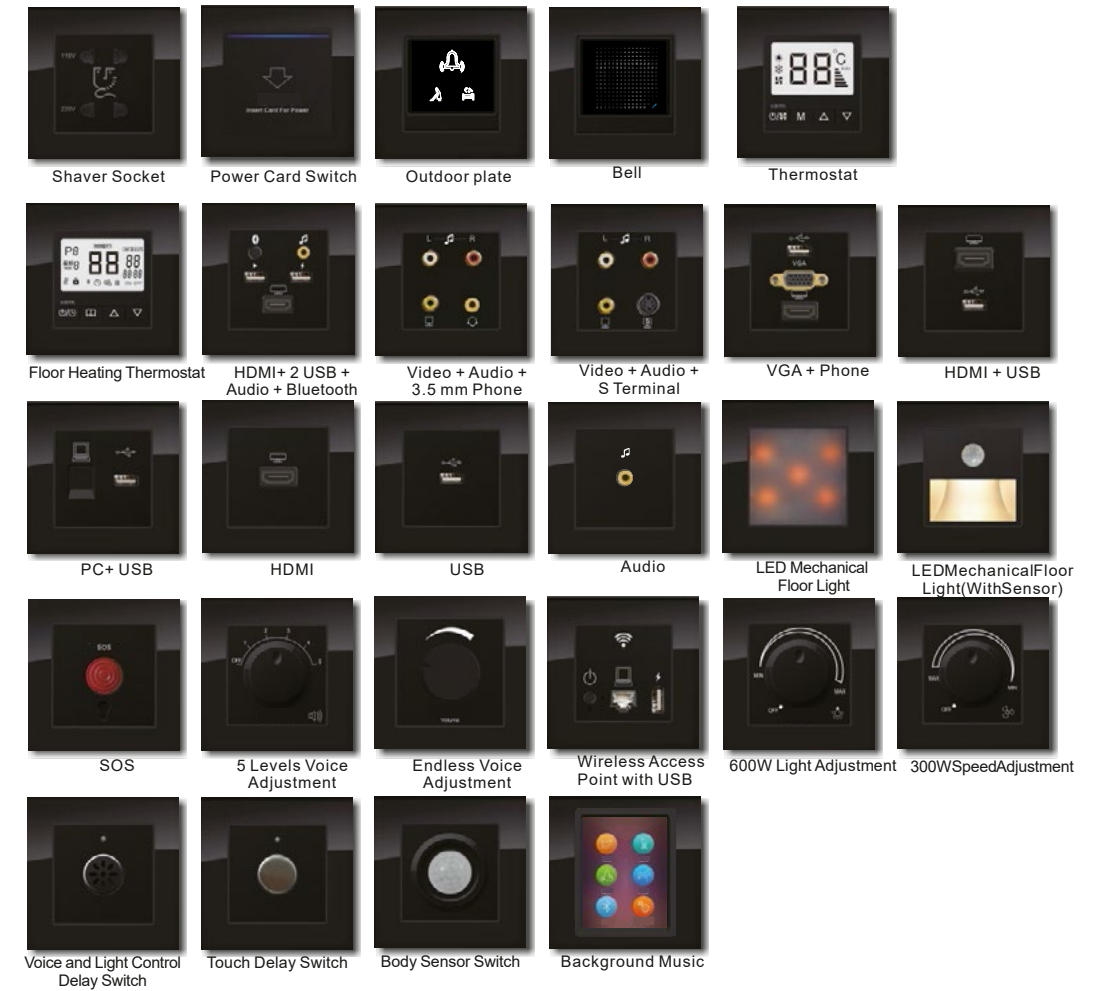

15D Horizontal Line Version Touch Panel

15D protocol mode

15D Metal frame and modular color

- Frame Color
- Gold
 - White
 - Black
 - Gray
 - Silver
- Modular color
- Gold
 - White
 - Black
 - Gray
 - Silver

Gold 3 Connected Panels

White 3 Connected Panels

Black 3 Connected Panels

Gray 3 Connected Panels

Silver 3 Connected Panels

15D Touch Switch

DC RS485 Communication Protocol
Smart hotels or smart homes style
RS485 communication signal output

15D

Horizontal Line Version
(With blue light)

AC Socket

Communications

Others

Connected Switch

17B CNC Metal Frame

17B

Connected Switch

17D Metal Frame

G1

Mute Switch
Letters with changeable back light

G7

U Style Switch
Status with LED, letters with fixed color backlight

G2

Soft Touch Switch
Status with LED, letters with fixed color backlight