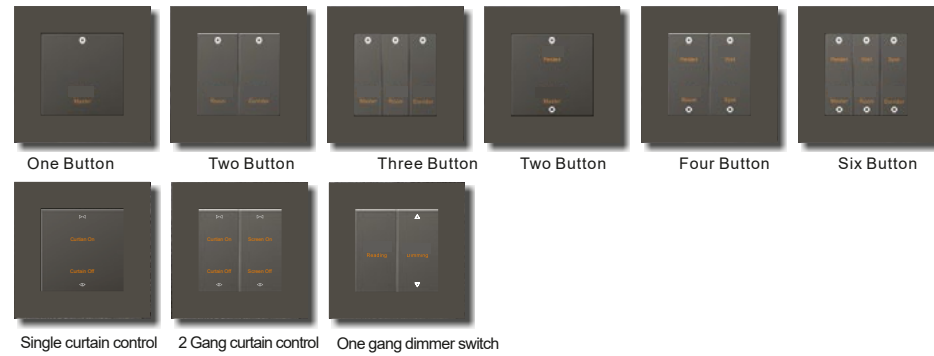

Connected Switch

17D Metal Frame

G1

Mute Switch
Letters with changeable back light

G7

U Style Switch
Status with LED, letters with fixed color backlight

G2

Soft Touch Switch
Status with LED, letters with fixed color backlight

G6

U Style Switch
Letters with changeable back light

G9K

Rocker Button

AC Socket

Communication Type

Others

Connected Panels Switch

17P Plastic Frame

G1

Mute Switch
Letters with changeable back light

G7

U Style Switch
Status with LED, letters with fixed color backlight

G2

Soft Touch Switch
Status with LED, letters with fixed color backlight