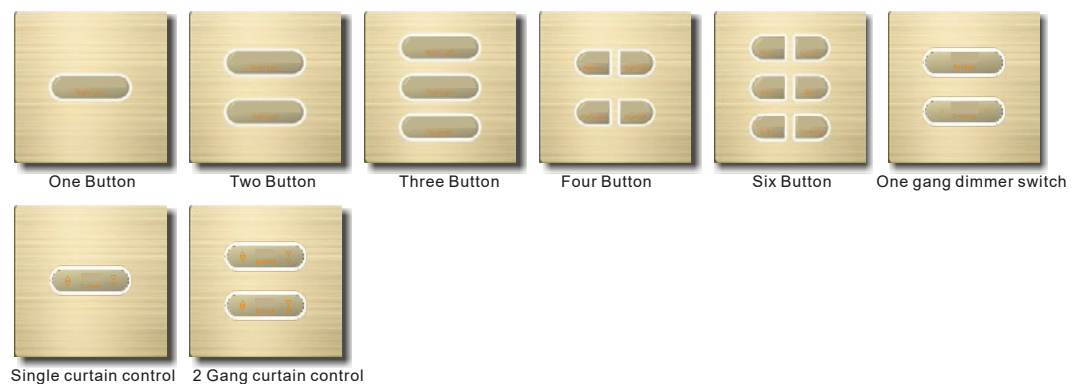

Gold 3 Connected Panels

White 3 Connected Panels

Black 3 Connected Panels

Gray 3 Connected Panels

Silver 3 Connected Panels

15D Touch Switch

DC RS485 Communication Protocol
Smart hotels or smart homes style
RS485 communication signal output

15D

Horizontal Line Version
(With blue light)

AC Socket

Communications

Others

Connected Switch

17B CNC Metal Frame

17B

Square button with LED
Text and symbols with one LED

17B

Oval button with LED
Text and symbols with one LED

17B

Square button without LED
Text and symbols with different LED

AC Socket

Communications

Others

Connected Switch

17D Metal Frame

G1

Mute Switch
Letters with changeable back light

G7

U Style Switch
Status with LED, letters with fixed color backlight

G2

Soft Touch Switch
Status with LED, letters with fixed color backlight