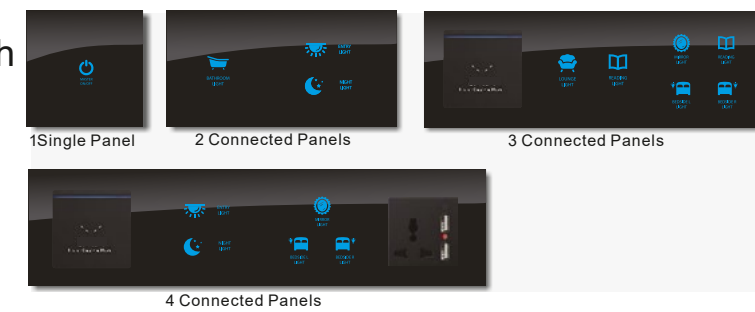

Gold 3 Connected Panels

White 3 Connected Panels

Black 3 Connected Panels

Gray 3 Connected Panels

Silver 3 Connected Panels

15D Touch Switch

DC RS485 Communication Protocol
Smart hotels or smart homes style
RS485 communication signal output

15D

Horizontal Line Version
(With blue light)

AC Socket

Communications

Others

Connected Switch

17B CNC Metal Frame

17B

Connected Switch

17D Metal Frame

G1

Mute Switch
Letters with changeable back light

G7

U Style Switch
Status with LED, letters with fixed color backlight

G2

Soft Touch Switch
Status with LED, letters with fixed color backlight