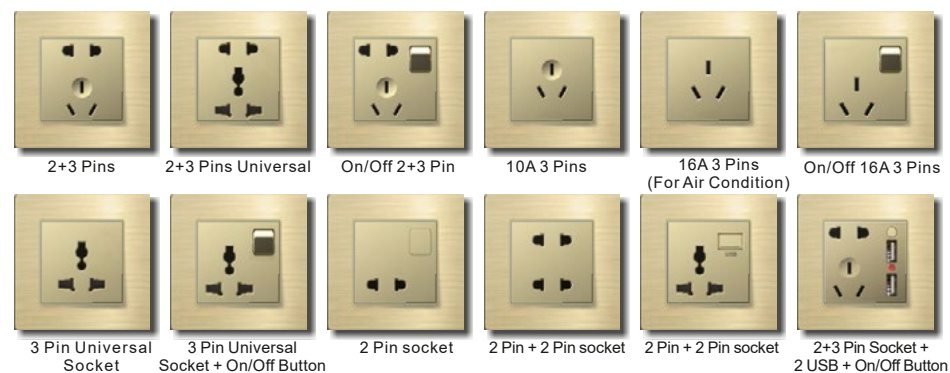

Connected Switch

17D Metal Frame

G1

Mute Switch
Letters with changeable back light

G7

U Style Switch
Status with LED, letters with fixed color backlight

G2

Soft Touch Switch
Status with LED, letters with fixed color backlight

G6

U Style Switch
Letters with changeable back light

G9K

Rocker Button

AC Socket

Communication Type

Others

Connected Panels Switch

17P Plastic Frame

G1

Mute Switch
Letters with changeable back light

G7

U Style Switch
Status with LED, letters with fixed color backlight

G2

Soft Touch Switch
Status with LED, letters with fixed color backlight