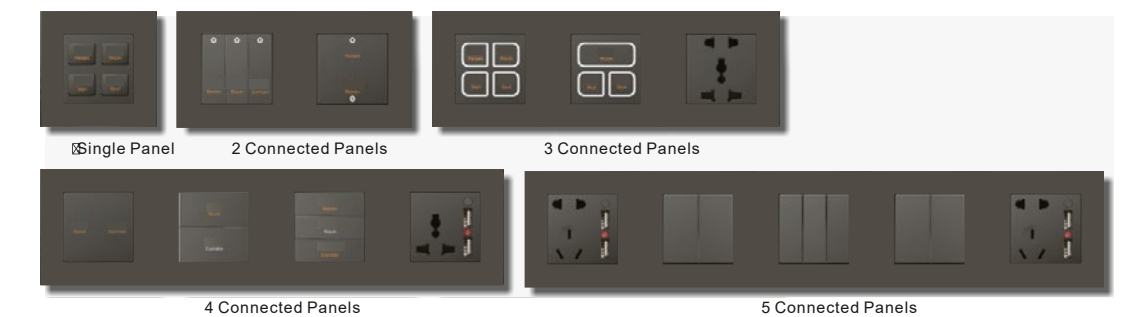

17P Plastic Frame

G1

Mute Switch
Letters with changeable back light

G7

U Style Switch
Status with LED, letters with fixed color backlight

G2

Soft Touch Switch
Status with LED, letters with fixed color backlight

G6

U Style Switch
Letters with changeable back light

G9K

Rocker Button

AC Socket

Communication Type

Others

Connected Panels Switch