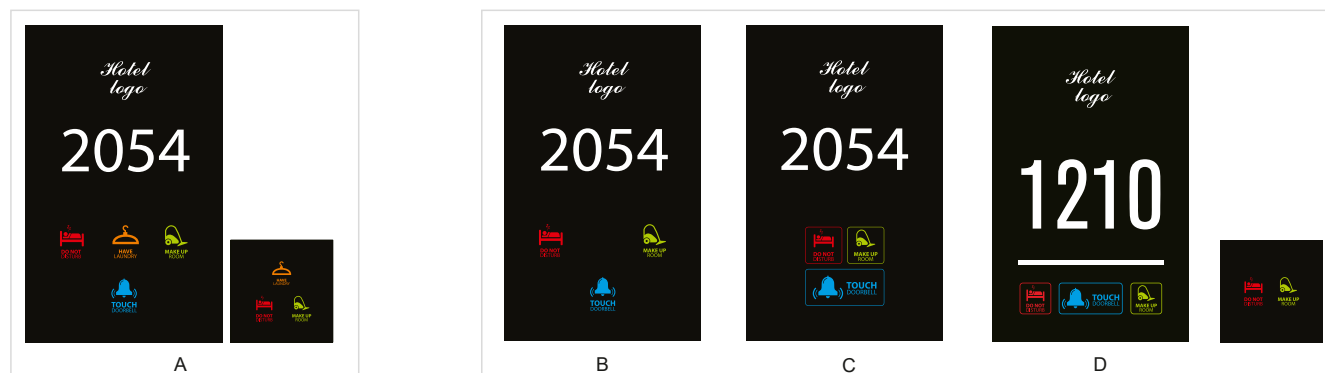

Inner Controller

2 Buttons Or 3 Buttons

Matched Bell

Match Power Switch

B: LOGO&ROOM Number's LED colors keep in white.

Matched Touch Switch For Light and Curtain

17B Series

LED Light Around Button Design