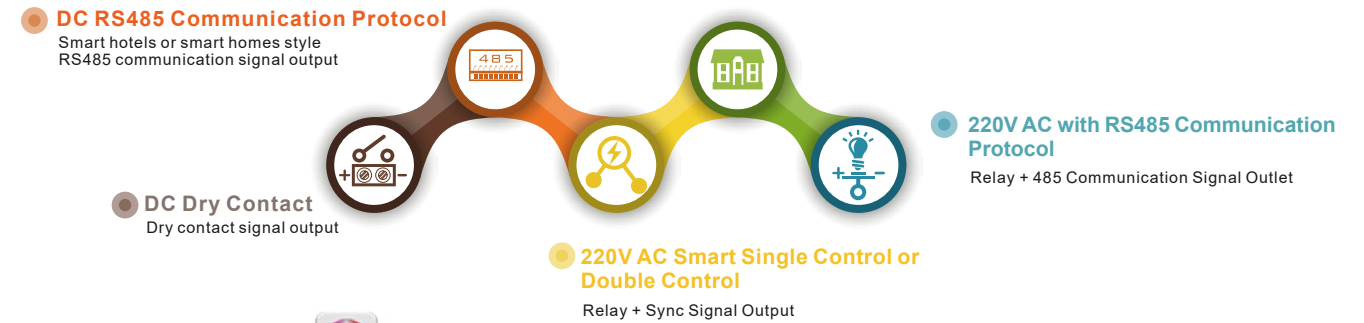

17B Metal frame and modular color