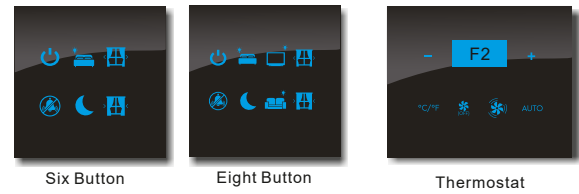

15D Touch Switch

DC RS485 Communication Protocol
Smart hotels or smart homes style
RS485 communication signal output

15D

Horizontal Line Version
(With blue light)