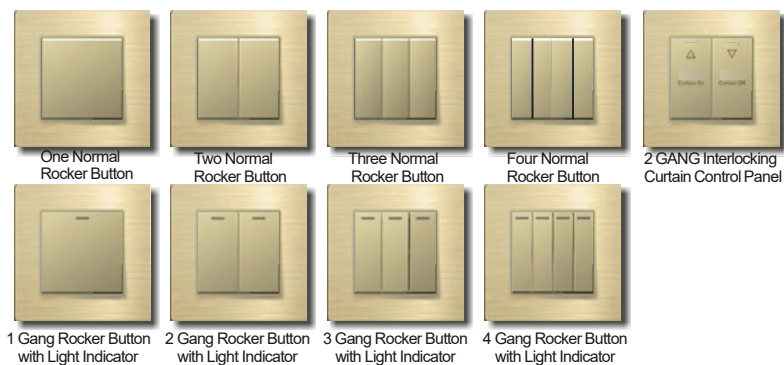

Square button with LED
Text and symbols with one LED

17B

Oval button with LED
Text and symbols with one LED

17B

Square button without LED
Text and symbols with different LED

AC Socket

Communications

Others

Connected Switch

17D Metal Frame

G1

Mute Switch
Letters with changeable back light

G7

U Style Switch
Status with LED, letters with fixed color backlight

G2

Soft Touch Switch
Status with LED, letters with fixed color backlight

G6

U Style Switch
Letters with changeable back light

G9K

Rocker Button

AC Socket

Communication Type

Others

Connected Panels Switch

17P Plastic Frame

G1

Mute Switch
Letters with changeable back light

G7

U Style Switch
Status with LED, letters with fixed color backlight

G2

Soft Touch Switch
Status with LED, letters with fixed color backlight