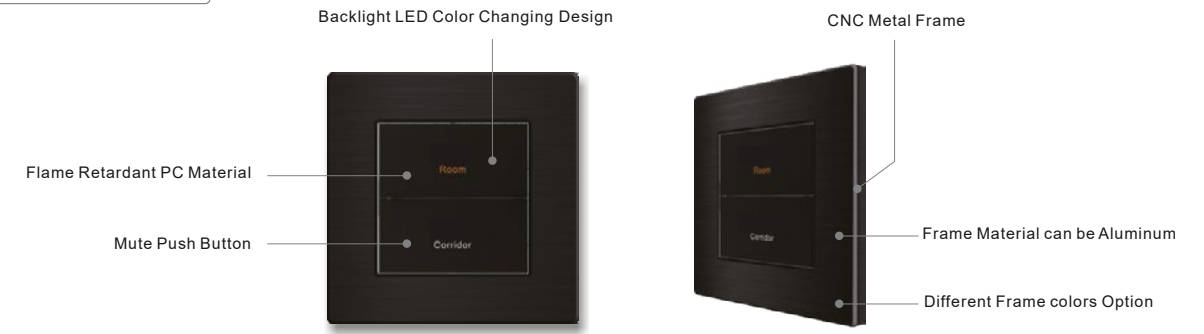

Backlight LED Color Changing Switch