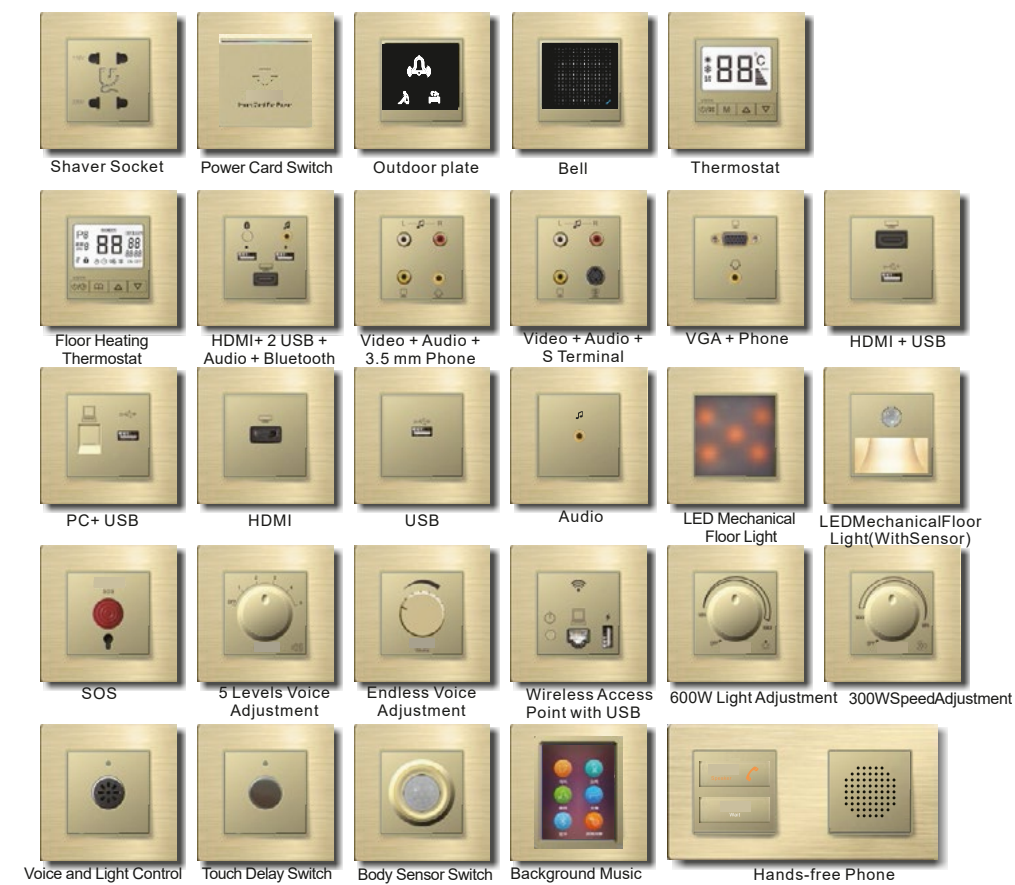

Connected Switch

17D Metal Frame

G1

Mute Switch
Letters with changeable back light

G7

U Style Switch
Status with LED, letters with fixed color backlight

G2

Soft Touch Switch
Status with LED, letters with fixed color backlight

G6

U Style Switch
Letters with changeable back light

G9K

Rocker Button

AC Socket

Communication Type

Others

Connected Panels Switch

17P Plastic Frame

G1

Mute Switch
Letters with changeable back light

G7

U Style Switch
Status with LED, letters with fixed color backlight

G2

Soft Touch Switch
Status with LED, letters with fixed color backlight