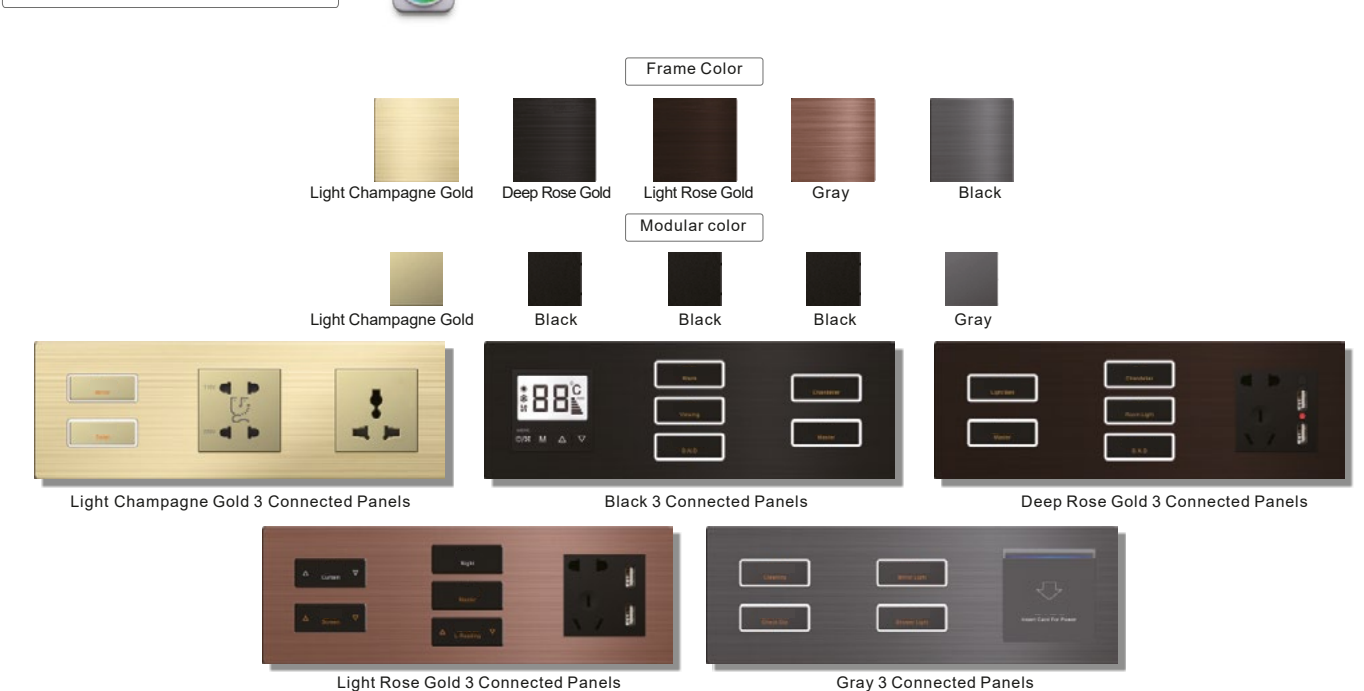

Inner Controller

2 Buttons Or 3 Buttons

Matched Bell

Match Power Switch

B: LOGO&ROOM Number's LED colors keep in white.

Matched Touch Switch For Light and Curtain

17B Series

LED Light Around Button Design

There is nice LED Light around each button, so the function keys are separated, Mosaic Seamless structure combination, the keys are parallel to the panel.

User-friendly design, when the light is turned on, the white LED around button will be lit on, and off when light turned off. This mysterious halo design gives a more personalized experience, delicate brushed process, color style calm and refined, forming sophisticated beauty of science and technology.

Square Button with LED Around

Square Button without LED Around

17B Series Protocol Mode

17B Metal frame and modular color

This 17B series are including: Square button with LED around, Square button without LED around, Oval with LED around

17D Series

Mute Soft Touch Button Design

This series is big soft touch button, with intimate mute processing, built-in silicone gasket, Ergonomic design, very comfortable push button feelings. This exquisite design and layout not only bring whole product nice appearance, but also seamless wall installation, keep wall in neat status, no any damage. It is good Reflects of superb craftsmanship. Unique design, CNC precision process, special deep rose color, perfect Corner radian control, all this features make the whole product full of Noble artwork temperament.