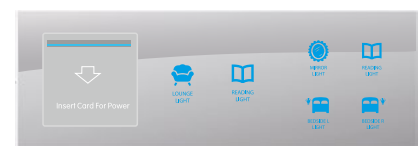

15D Horizontal Line Version Touch Panel

15D protocol mode

15D Metal frame and modular color

- Frame Color
- Gold
 - White
 - Black
 - Gray
 - Silver
- Modular color
- Gold
 - White
 - Black
 - Gray
 - Silver

Gold 3 Connected Panels

White 3 Connected Panels

Black 3 Connected Panels

Gray 3 Connected Panels

Silver 3 Connected Panels

15D Touch Switch

DC RS485 Communication Protocol
Smart hotels or smart homes style
RS485 communication signal output