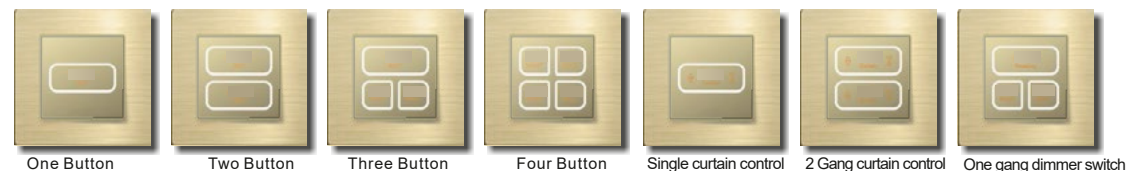

Square button with LED
Text and symbols with one LED

17B

Oval button with LED
Text and symbols with one LED

17B

Square button without LED
Text and symbols with different LED

AC Socket

Communications

Others

Connected Switch

17D Metal Frame

G1

Mute Switch
Letters with changeable back light

G7

U Style Switch
Status with LED, letters with fixed color backlight

G2

Soft Touch Switch
Status with LED, letters with fixed color backlight

G6

U Style Switch
Letters with changeable back light

G9K

Rocker Button

AC Socket

Communication Type

Others

Connected Panels Switch

17P Plastic Frame

G1

Mute Switch
Letters with changeable back light

G7

U Style Switch
Status with LED, letters with fixed color backlight

G2

Soft Touch Switch
Status with LED, letters with fixed color backlight