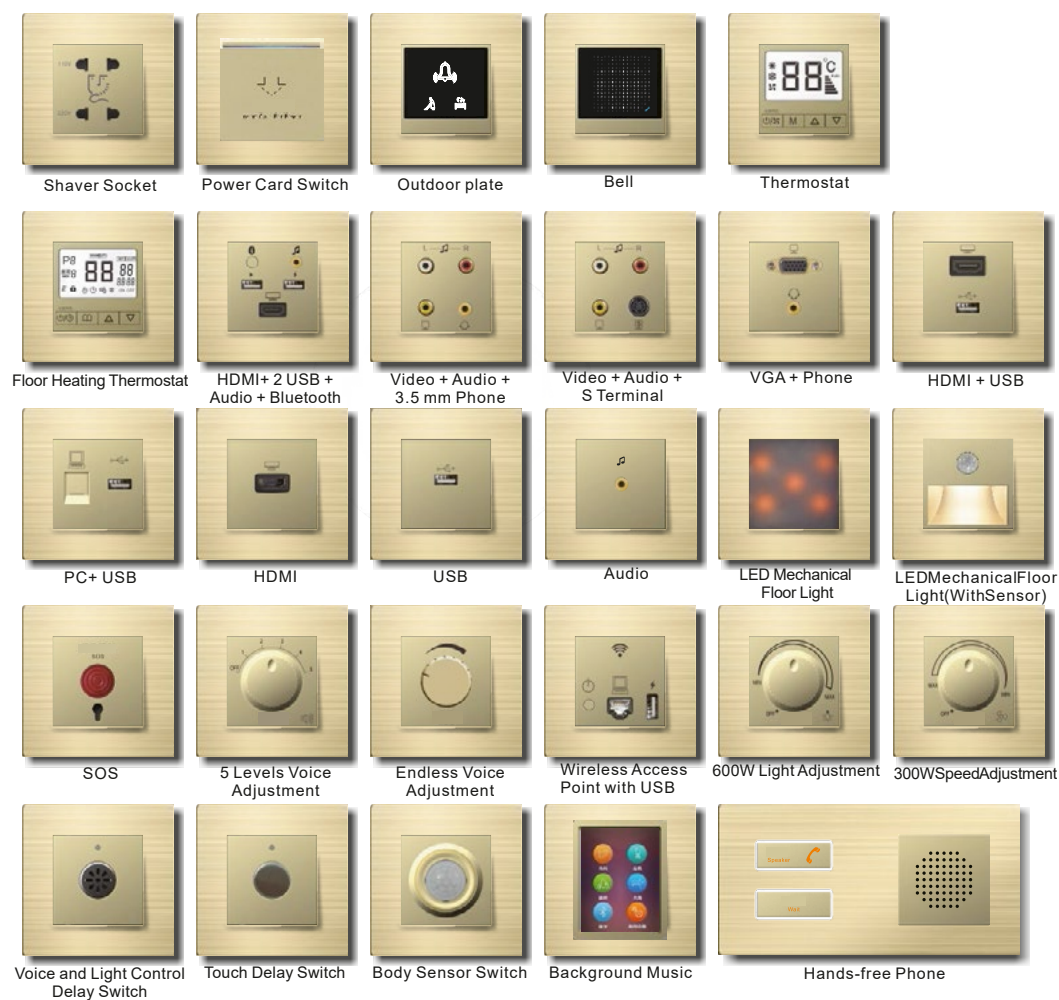

15D Horizontal Line Version Touch Panel

15D protocol mode

15D Metal frame and modular color

- Frame Color
- Gold
 - White
 - Black
 - Gray
 - Silver
- Modular color
- Gold
 - White
 - Black
 - Gray
 - Silver

15D

Horizontal Line Version
(With blue light)

AC Socket

Communications

Others

Connected Switch

17B CNC Metal Frame

17B

Square button with LED
Text and symbols with one LED

17B

Oval button with LED
Text and symbols with one LED

17B

Square button without LED
Text and symbols with different LED

AC Socket

Communications

Others

Connected Switch

17D Metal Frame

G1

Mute Switch
Letters with changeable back light

G7

U Style Switch
Status with LED, letters with fixed color backlight

G2

Soft Touch Switch
Status with LED, letters with fixed color backlight