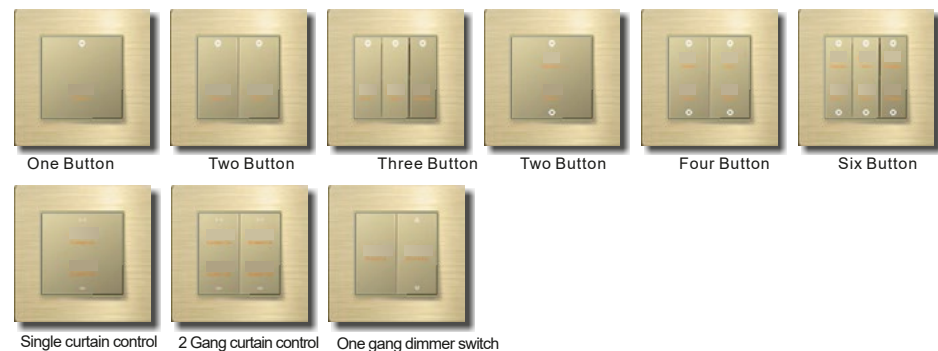

Square button with LED
Text and symbols with one LED

17B

Oval button with LED
Text and symbols with one LED

17B

Square button without LED
Text and symbols with different LED

AC Socket

Communications

Others

Connected Switch

17D Metal Frame

G1

Mute Switch
Letters with changeable back light

G7

U Style Switch
Status with LED, letters with fixed color backlight

G2

Soft Touch Switch
Status with LED, letters with fixed color backlight

G6

U Style Switch
Letters with changeable back light

G9K

Rocker Button

AC Socket

Communication Type

Others

Connected Panels Switch

17P Plastic Frame

G1

Mute Switch
Letters with changeable back light

G7

U Style Switch
Status with LED, letters with fixed color backlight

G2

Soft Touch Switch
Status with LED, letters with fixed color backlight