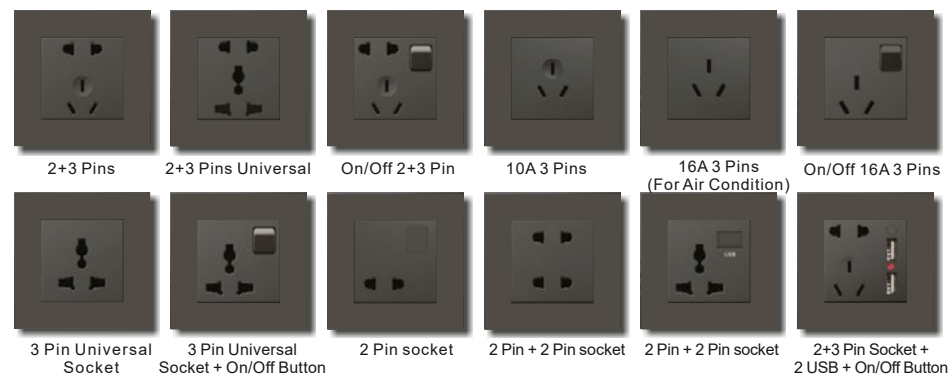

G6

U Style Switch
Letters with changeable back light

G9K

Rocker Button

AC Socket

Communication Type

Others

Connected Panels Switch