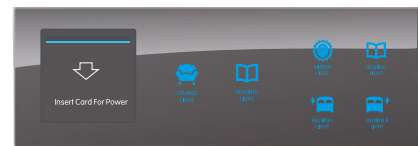

15D Horizontal Line Version Touch Panel

15D protocol mode

15D Metal frame and modular color

- Frame Color
- Gold
 - White
 - Black
 - Gray
 - Silver
- Modular color
- Gold
 - White
 - Black
 - Gray
 - Silver

Gold 3 Connected Panels

White 3 Connected Panels

Black 3 Connected Panels

Gray 3 Connected Panels

Silver 3 Connected Panels

15D Touch Switch

DC RS485 Communication Protocol
Smart hotels or smart homes style
RS485 communication signal output