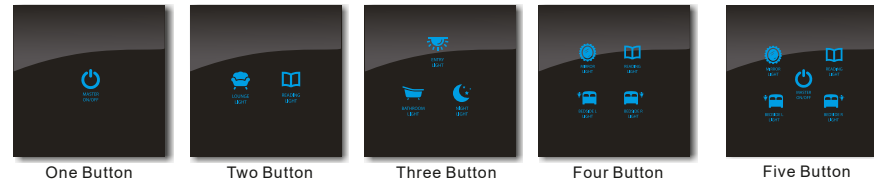

15D Touch Switch

DC RS485 Communication Protocol
Smart hotels or smart homes style
RS485 communication signal output

15D

Horizontal Line Version
(With blue light)