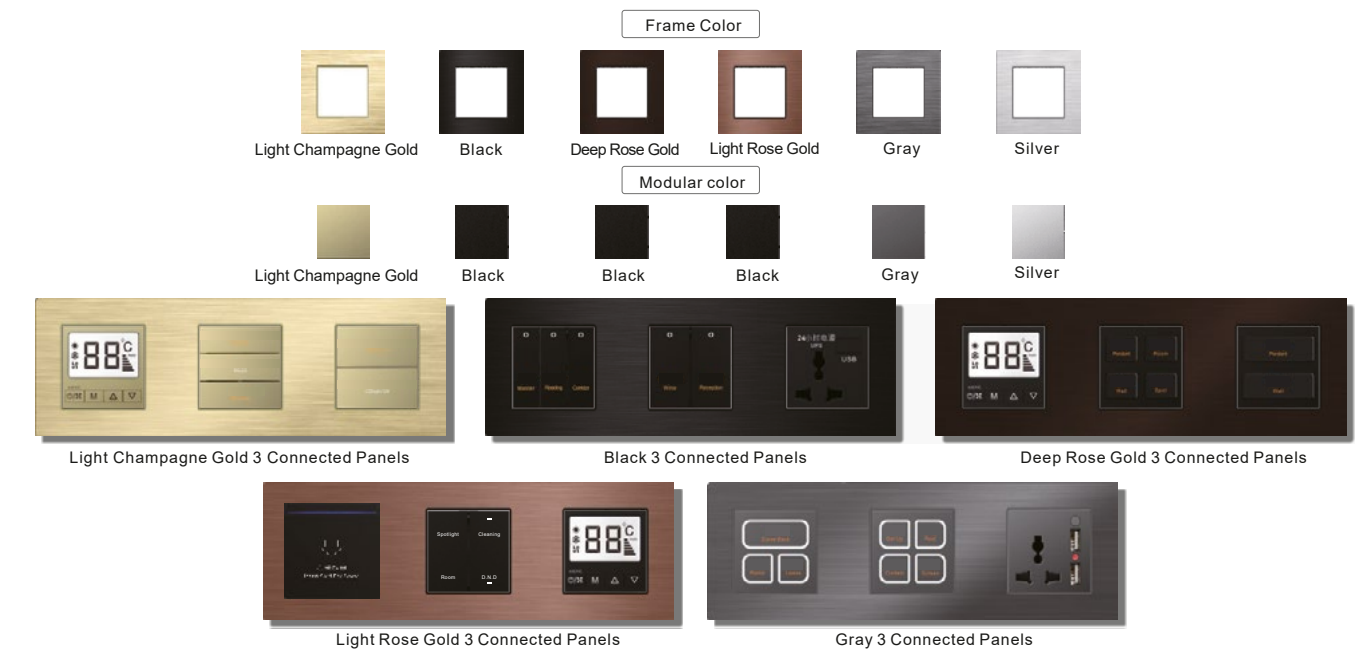

Inner Controller

2 Buttons Or 3 Buttons

Matched Bell

Match Power Switch

B: LOGO&ROOM Number's LED colors keep in white.

Matched Touch Switch For Light and Curtain

17B Series

LED Light Around Button Design

Square Button with LED Around

Square Button without LED Around

17B Series Protocol Mode

17B Metal frame and modular color

This 17B series are including: Square button with LED around, Square button without LED around, Oval with LED around

17D Series

Mute Soft Touch Button Design

This series is big soft touch button, with intimate mute processing, built-in silicone gasket, Ergonomic design, very comfortable push button feelings. This exquisite design and layout not only bring whole product nice appearance, but also seamless wall installation, keep wall in neat status, no any damage. It is good Reflects of superb craftsmanship. Unique design, CNC precision process, special deep rose color, perfect Corner radian control, all this features make the whole product full of Noble artwork temperament.

Backlight LED Color Changing Switch

U Style Soft Touch Switch

17D Series Protocol Mode

17D CNC Metal frame and modular color

ul. Jana III Sobieskiego 80B
62-030 Luboń, Polska

tel. 61 307 22 35

email: biuro@wano.pl