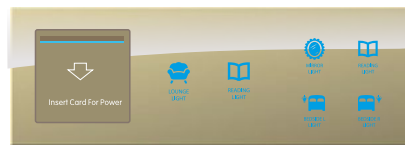

15D Horizontal Line Version Touch Panel

15D protocol mode

15D Metal frame and modular color

- Frame Color
- Gold
 - White
 - Black
 - Gray
 - Silver
- Modular color
- Gold
 - White
 - Black
 - Gray
 - Silver

Gold 3 Connected Panels

White 3 Connected Panels

Black 3 Connected Panels

Gray 3 Connected Panels

Silver 3 Connected Panels

15D Touch Switch

DC RS485 Communication Protocol
Smart hotels or smart homes style
RS485 communication signal output