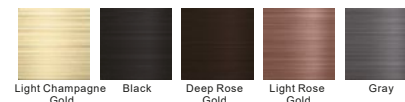

17B CNC Metal Frame

17B

Square button with LED
Text and symbols with one LED

17B

Oval button with LED
Text and symbols with one LED

17B

Square button without LED
Text and symbols with different LED

AC Socket

Communications

Others

Connected Switch