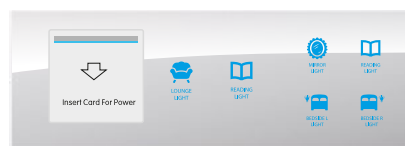

15D Horizontal Line Version Touch Panel

15D protocol mode

15D Metal frame and modular color

- Frame Color
- Gold
 - White
 - Black
 - Gray
 - Silver
- Modular color
- Gold
 - White
 - Black
 - Gray
 - Silver

Gold 3 Connected Panels

White 3 Connected Panels

Black 3 Connected Panels

Gray 3 Connected Panels

Silver 3 Connected Panels

15D Touch Switch

DC RS485 Communication Protocol
Smart hotels or smart homes style
RS485 communication signal output