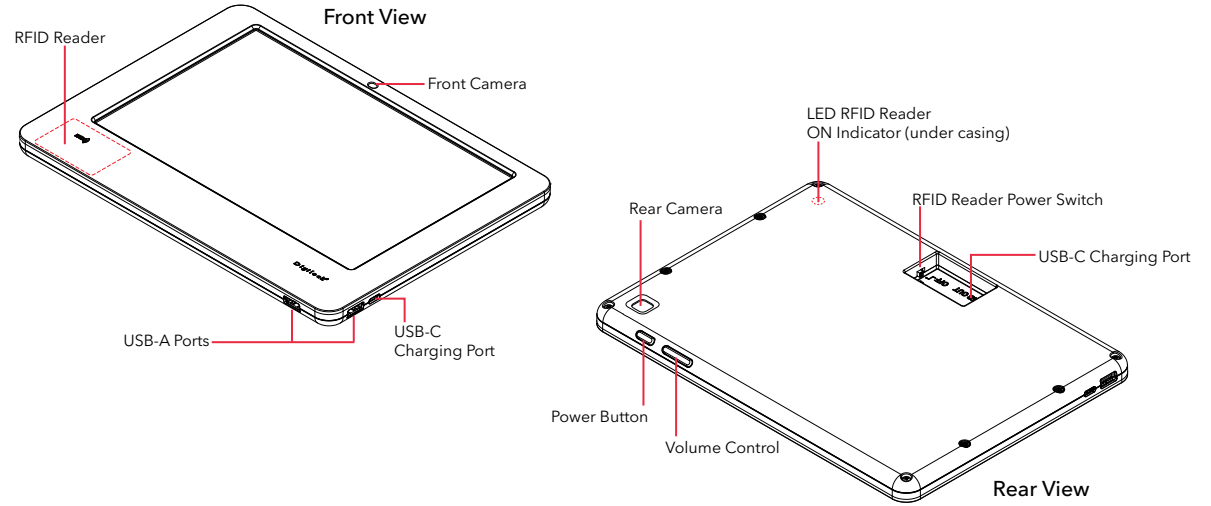

- Wired for power and data transfer
- FCC, CE, IC, and BIFMA certified
- Black finish
- Metal frame
- Robust locking mechanism
- External LED indicator for lock use status
- Interior LED to illuminate storage area
- Internal USB-A port for charging devices
- ADA compliant
- Bi-directional handing
- Self-adjusting hook latch

INSTALLATION

- Designed for new installations, installing seamlessly in the interior of the storage unit
- Suitable for all door materials, including metal
- Power and data wired on the same cable with an RJ45 connector

SUPPORT

- Onsite product updates
- Lifetime support
- 2-year warranty

Lock Overview

Kiosk Tablet

Overall Dimensions