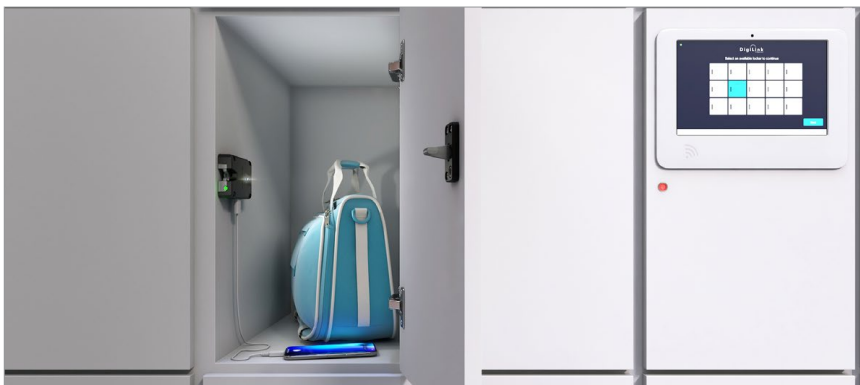

SUPPORT

- Onsite product updates
- Lifetime support
- 2-year warranty