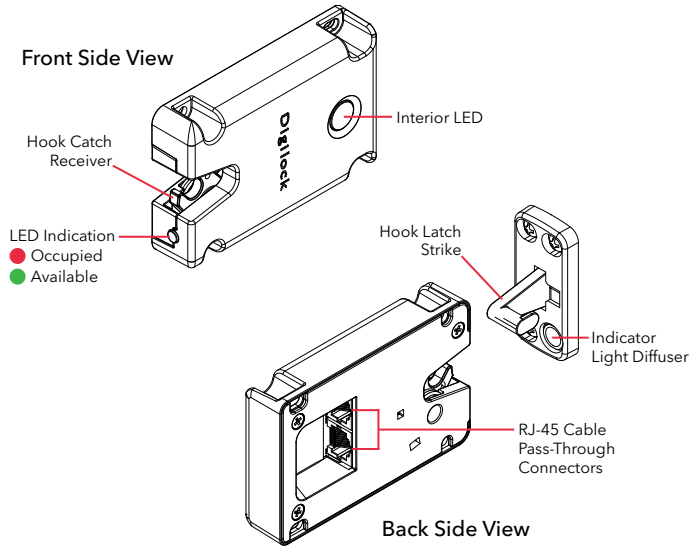

Lock Overview