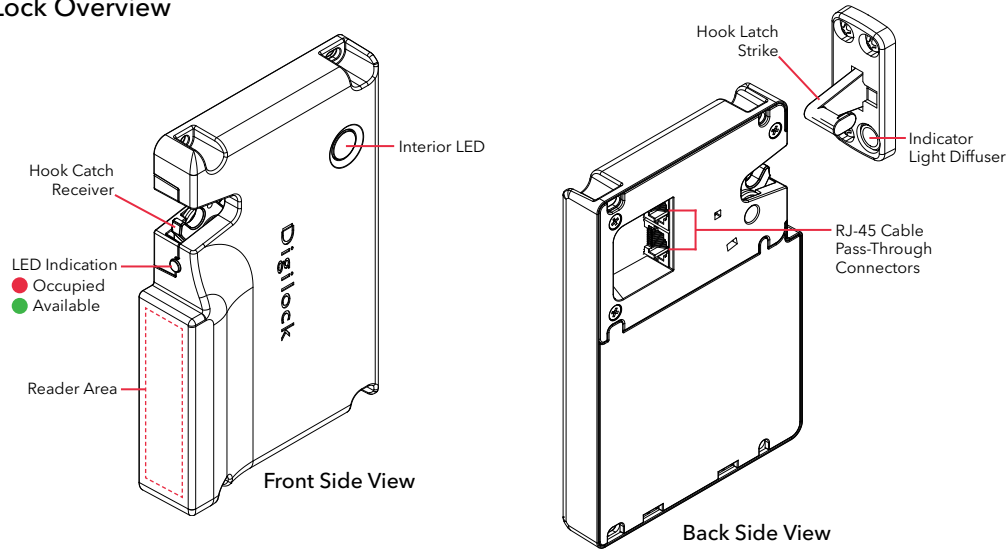

Lock Overview