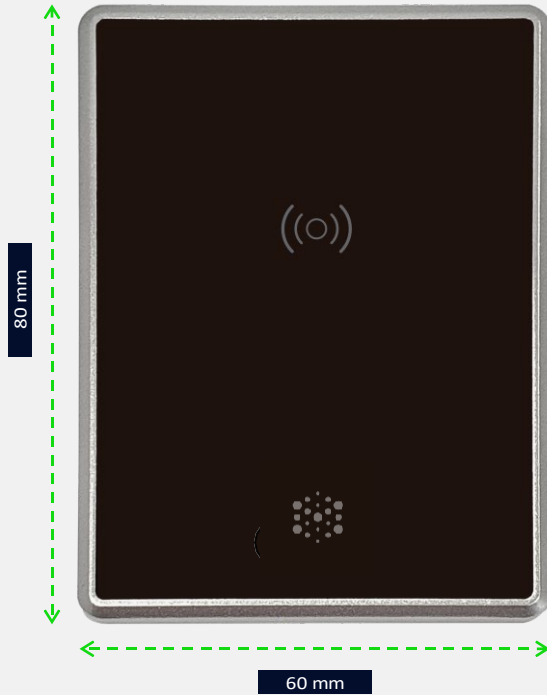

Entry 01ne

Elevator readers

FUNCTIONS

- Can be integrated in the elevator controls to increase security in the hotel
- Approval for individual floors depending on card or BLE key authorizations
- Management of 8 floors (per control unit) up to maximum 48 floors per reader
- Offline system permits a high level of security in the hotel
- Easy integration in the elevator controls thanks to a modern and elegant design without increased installation effort