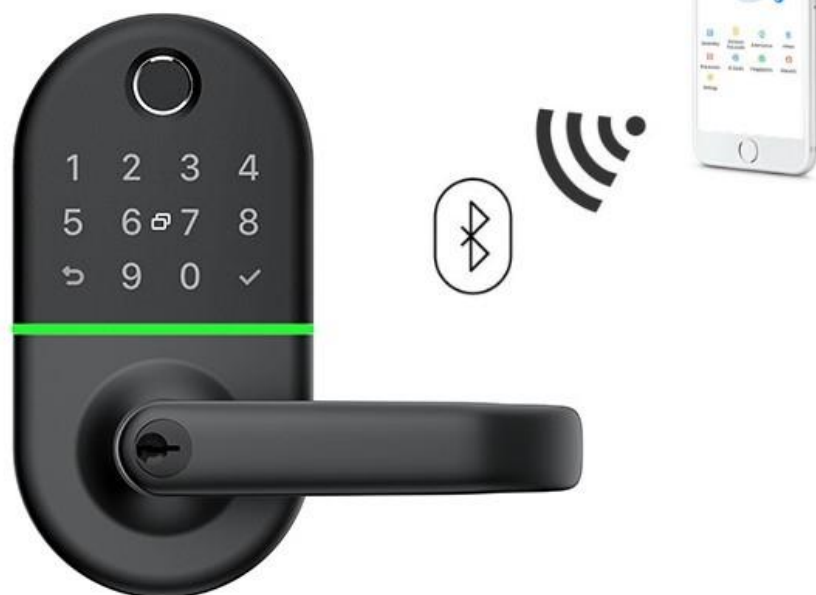

## Remote lock for the apartments

### vG-BL2 mini

#### REMOTE LOCK

The vG-BL2 mini is a compact smart lock designed for apartments, short-term rentals (Airbnb), and offices. It offers convenient keyless access via app, PIN, card, or fingerprint, with remote control through TTLock or Tuya systems.

#### MAIN PRODUCT FEATURES

- ⦿ Keyless access: app, PIN, RFID card, fingerprint
- ⦿ Remote control via TTLock / Tuya (WiFi/BLE)
- ⦿ Multi-user management (guests, staff, admin)
- ⦿ Fast and accurate FPC fingerprint reader
- ⦿ Voice control support (Google Assistant, Amazon Alexa)
- ⦿ Compatible with EU and US mortise standards
- ⦿ Modern design (black / silver)
- ⦿ Suitable for wooden, security, and composite doors
- ⦿ Emergency USB power supply
- ⦿ Ideal for apartments, offices, and rental properties